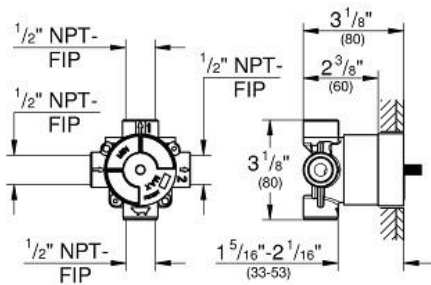

3-Way Diverter Rough-In Valve (Discrete Functions)

MODEL # 29902000

Pure Freude
an Wasser

GROHE

Product Description:

3-Way Diverter Rough-In Valve (Discrete Functions)

Standard Specification:

- ADA compliant: requires less than 5 lbs/22.2 N force to operate handle
- 1 inlet/3 outlets
- 3 discrete functions
- plasterguard included 1/2" NPT non shared (discrete) functions
- CALGreen compliant

Applicable Codes & Standards:

- ASME A112.18.1/CSA B125.1

Color:

- 29902000 StarLight Chrome