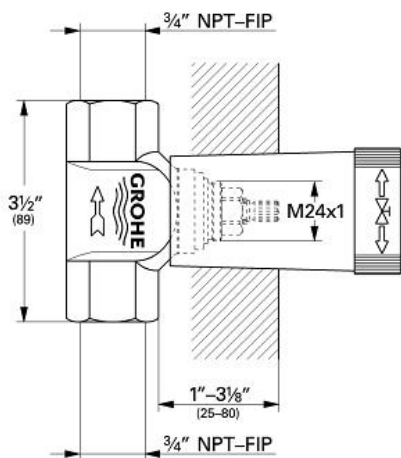

# 3/4" Rough-In Valve

MODEL # 29274000

Pure Freude  
an Wasser

GROHE

### Product Description:

3/4" Rough-In Valve

### Standard Specification:

- 3/4" Threaded union