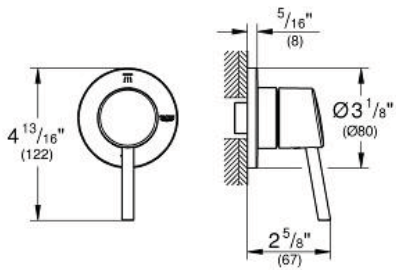

CONCETTO
2-Way Diverter Trim (Shower
head/Hand Shower)

MODEL # 29108001

Pure Freude
an Wasser

GROHE

ADA

Product Description:

CONCETTO

2-Way Diverter Trim (Shower head/Hand Shower)

Standard Specification:

- GROHE StarLight chrome finish
- Metal lever handle for 2 outlets: shower head/hand shower
- For use with 2-way diverter rough-in valves (29 900) or (29 901)
- ADA Compliant

Applicable Codes & Standards: