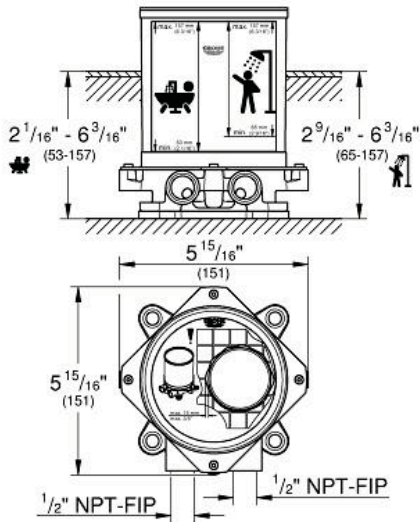

# Rough-In Set for Floor-Mounted Bathtub Faucet

MODEL # 29038001

Pure Freude  
an Wasser

GROHE

### Rough-In Set for Floor-Mounted Bathtub Faucet

#### Standard Specification:

- For floor-mounted bath mixers/spouts and shower mixers
- Without finishing trim set
- Installation plate with 360° horizontal and 3° vertical adjustment
- Installation depth 53-157 mm for bath mixers/spouts, depth compensation 104 mm
- Installation depth 65-157 mm for shower mixers, depth compensation 92 mm
- Two 1/2" female connections (hot/cold supplies)
- Flushing plug
- Gasket
- Mounting material