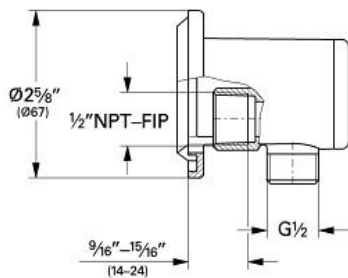

RELEXA  
Shower outlet elbow  
MODEL # 28627000

Pure Freude  
an Wasser

GROHE

**Product Description:**  
RELEXA  
Shower outlet elbow

**Standard Specification:**

- 1/2" NPT Female Threads
- GROHE StarLight chrome finish
- With matt chrome cap

**Applicable Codes & Standards:**

- Energy Policy Act of 1992
- ASME A112.18.1/CSA B125.1

**Color:**  
 28627000 StarLight Chrome