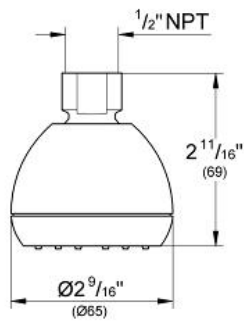

RELEXA PLUS 65
Shower Head 1 Spray
MODEL # 2834200E

Pure Freude
an Wasser

Product Description:
RELEXA PLUS 65
Shower Head 1 Spray

Standard Specification:

- Rain spray pattern (1 spray-rain)
- 1/2" NPT Female Threads
- GROHE EcoJoy 1.5 gpm (5.7 l/min) flow restrictor
- GROHE StarLight chrome finish
- SpeedClean anti-lime system

Applicable Codes & Standards:

- Energy Policy Act of 1992
- ASME A112.18.1/CSA B125.1
- EPA WaterSense®

Color:

- 2834200E StarLight Chrome