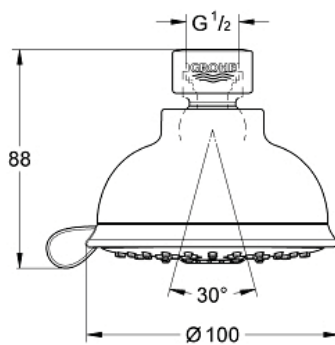

TEMPESTA RUSTIC 100 Shower Head 4 Sprays

MODEL # 27610001

Pure Freude
an Wasser

GROHE

Product Description:
TEMPESTA RUSTIC 100
Shower Head 4 Sprays

Standard Specification:

- 4 Sprays: GROHE Rain O², Rain, Massage and Jet
- Rotating ball joint $\pm 15^\circ$
- 1/2" Connection thread
- 2.5 gpm (9.5 l/min) flow limiter
- **GROHE DreamSpray** perfect spray pattern
- **GROHE StarLight** chrome finish
- **SpeedClean** anti-lime system
- Inner WaterGuide for a longer life
- Min. recommended pressure: 15 psi (1.0 bar)

Applicable Codes & Standards:

- Energy Policy Act of 1992
- ASME A112.18.1/CSA B125.1

Color:

- 27610001 StarLight Chrome