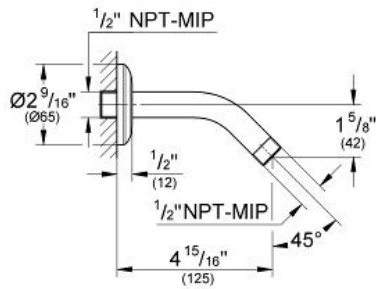

5 5/8" Tubular Shower Arm

MODEL # 27414000

Pure Freude
an Wasser

GROHE

Product Description:

5 5/8" Tubular Shower Arm

Standard Specification:

- 1/2" Connection thread
- 5 5/8" spout reach
- **GROHE StarLight** chrome finish

Applicable Codes & Standards:

- Energy Policy Act of 1992
- ASME A112.18.1/CSA B125.1

Color:

- 27414000 StarLight Chrome