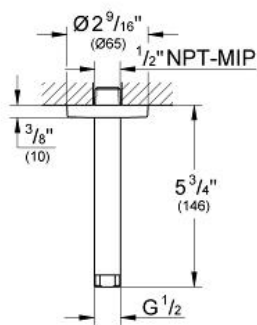

RAINSHOWER  
6" Ceiling Shower Arm  
MODEL # 27217000

Pure Freude  
an Wasser

GROHE

**Product Description:**  
RAINSHOWER  
6" Ceiling Shower Arm

**Standard Specification:**

- 6" spout reach
- 1/2" (13 mm) NPT Male Threads

**Applicable Codes & Standards:**

- Energy Policy Act of 1992
- ASME A112.18.1/CSA B125.1

**Color:**  
 27217000 StarLight Chrome