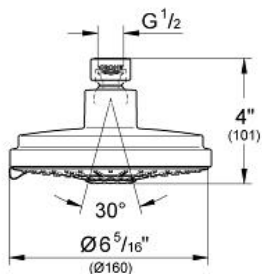

RAINSHOWER COSMOPOLITAN
160
Shower Head 4 Sprays
MODEL # 27135000

Pure Freude
an Wasser

Product Description:
RAINSHOWER COSMOPOLITAN 160
Shower Head 4 Sprays

Standard Specification:

- 4 spray patterns: Rain / Jet / Pure / Champagne spray
- Diameter Ø 6 5/16"
- 15° swivel ball joint (± 15°)
- 2.5 gpm (9.5 l/min) flow limiter
- **SpeedClean** anti-lime system
- Suitable for instantaneous heater
- Min. recommended pressure 7 psi
- Recommended for use with Rainshower shower arms.