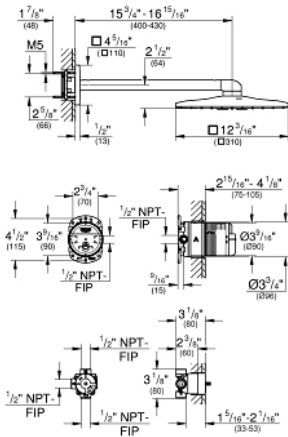

RAINSHOWER 310
SMARTACTIVE CUBE
Shower Head Set 2 Sprays
MODEL # 26504000

Pure Freude
an Wasser

GROHE

Product Description:
RAINSHOWER 310 SMARTACTIVE CUBE
Shower Head Set 2 Sprays

Standard Specification:

- Consisting of:
 - Rainshower 310 SmartActive Cube shower head
 - 2 Spray patterns:
 - GROHE PureRain, ActiveRain
 - Includes 16" shower arm
 - 1.75 gpm
 - **GROHE DreamSpray** perfect spray pattern
 - **GROHE StarLight** chrome finish
 - **SpeedClean** anti-lime system
 - Inner WaterGuide for a longer life
 - Rough-in set for shower head
 - 2-Way diverter rough-in set 29 900 000 (Trim set to be ordered separately)

Applicable Codes & Standards:

- Energy Policy Act of 1992
- ASME A112.18.1/CSA B125.1
- US Federal and State material regulations

Color:

- 26504000 StarLight Chrome