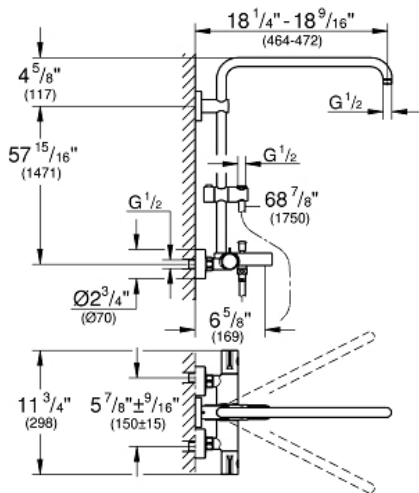

EUPHORIA SYSTEM Shower System with Bath Thermostat for Wall Mount

MODEL # 26490000

Pure Freude
an Wasser

GROHE

ADA

Product Description:

EUPHORIA SYSTEM

Shower System with Bath Thermostat for Wall Mount

Standard Specification:

- 17 3/4" horizontal swivel shower arm
- Exposed thermostat with Aquadimmer that diverts between hand shower and showerhead
- Tub Spout
- Showerhead and hand shower (not included)
- Bar with adjustable height hand shower holder
- Rotaflex metal shower hose 69" (1750mm)
- **GROHE TurboStat** Compact cartridge with wax thermoelement
- **GROHE StarLight** chrome finish
- Exposed thermostatic temperature control with SafeStop at 100°F/38°C
- GROHE SafeStop Plus optional temperature limiter at 110°F (43°C) included
- Inner WaterGuide for a longer life
- Twistfree to prevent hose from twisting
- Min. recommended pressure: 15 psi (1.0 bar)
- Two discrete functions (non-shared)
- Includes adaptors for easy installation (depth adjustable)
- 6 5/8" Tub Spout reach
- Tub Spout Flow Rate: 5.3 gpm (20 L/min) at 45 PSI
- ADA Compliant handles
- Protected against backflow

Applicable Codes & Standards:

- ASME A112.18.1/CSA B125.1
- US Federal and State material regulations
- ICC/ANSI A117.1

Color:

- 26490000 StarLight Chrome