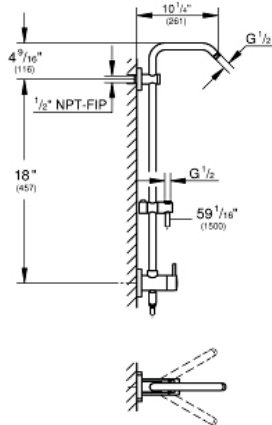

RETRO-FIT SYSTEM Shower System

MODEL # 26488000

Pure Freude
an Wasser

GROHE

Product Description: RETRO-FIT SYSTEM Shower System

Standard Specification:

- Optional fixed or 45° swivel shower arm
- Switch between hand shower and showerhead via built-in diverter
- 6 diverter functions (2 discrete functions (non shared) + one shared function in both standard and Eco flow)
- Showerhead and hand shower (not included)
- Bar with adjustable height hand shower holder
- Distance between diverter and upper bracket 18" (457 mm)
- Rotaflex shower hose (59") (28 417)
- Angle adapter to prevent hose interfering with shower valve
- Optional **GROHE EcoJoy** 1.8 gpm (6.6 l/min) flow limiter included
- **GROHE StarLight** chrome finish
- Inner WaterGuide for a longer life
- Twistfree to prevent hose from twisting
- Min. recommended pressure: 15 psi (1.0 bar)
- System includes 2 back flow preventers
- Optional compensation disc (26 030) available for uneven wall installation
- Optional height extension (26 464) available for raising the shower head
- CALGreen compliant

Applicable Codes & Standards:

- ASME A112.18.1/CSA B125.1
- US Federal and State material regulations

Color:

- 26488000 StarLight Chrome