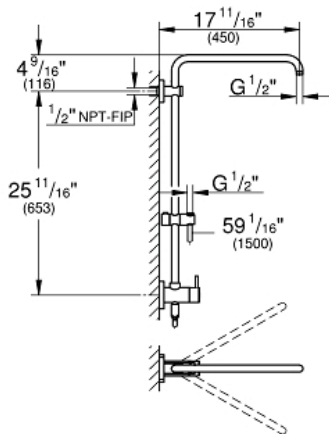

RETRO-FIT SYSTEM Shower System

MODEL # 26485000

Pure Freude
an Wasser

GROHE

Product Description: RETRO-FIT SYSTEM Shower System

Standard Specification:

- 17 3/4" horizontal swivel shower arm
- Switch between hand shower and showerhead via built-in diverter
- 6 diverter functions (2 discrete functions (non shared) + one shared function in both standard and Eco flow)
- Showerhead and hand shower (not included)
- Bar with adjustable height hand shower holder
- Distance between diverter and upper bracket: 25 3/4" (653 mm)
- Rotaflex shower hose (59") (28 417)
- Angle adapter to prevent hose interfering with shower valve
- Optional **GROHE EcoJoy** 1.8 gpm (6.6 l/min) flow limiter included
- **GROHE StarLight** chrome finish
- Inner WaterGuide for a longer life
- Twistfree to prevent hose from twisting
- Min. recommended pressure: 15 psi (1.0 bar)
- System includes 2 back flow preventers
- Optional compensation disc (26 030) available for uneven wall installation
- Optional height extension (26 464) available for raising the shower head
- CALGreen compliant

Applicable Codes & Standards:

- ASME A112.18.1/CSA B125.1
- US Federal and State material regulations

Color:

- 26485000 StarLight Chrome