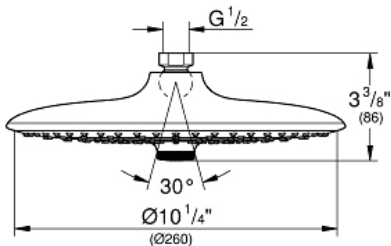

EUPHORIA 260
Shower Head 3 Sprays
MODEL # 26456000

Pure Freude
an Wasser

GROHE

Product Description:
EUPHORIA 260
Shower Head 3 Sprays

Standard Specification:

- Rain, SmartRain, Jet
- 10" Diameter
- Rotating ball joint $\pm 15^\circ$
- 1/2" Connection thread
- **GROHE EcoJoy** 1.75 gpm (6.6 l/min) flow limiter
- **GROHE DreamSpray** perfect spray pattern
- **GROHE StarLight** chrome finish
- **SpeedClean** anti-lime system
- Inner WaterGuide for a longer life
- Suitable for instantaneous heater
- Min. recommended pressure: 15 psi (1.0 bar)