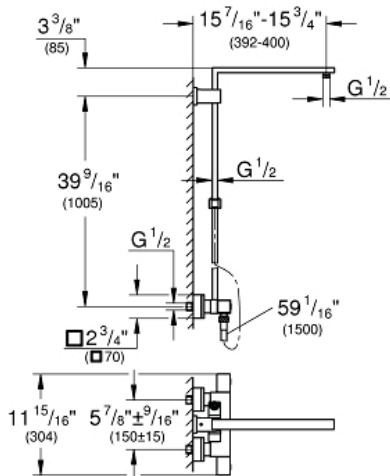

# EUPHORIA CUBE SYSTEM Shower System with Thermostat for Wall Mount

MODEL # 26420000

Pure Freude  
an Wasser

**GROHE**

**Product Description:**  
**EUPHORIA CUBE SYSTEM**  
Shower System with Thermostat for Wall Mount

**Standard Specification:**

- Shower arm
- Projection  $15\frac{3}{4}''$
- Exposed thermostat with Aquadimmer that diverts between hand shower and showerhead
- Showerhead and hand shower (not included)
- Bar with adjustable height hand shower holder
- Rotaflex shower hose (59") (28 417)
- **GROHE TurboStat** Compact cartridge with wax thermolement
- Exposed thermostatic temperature control with SafeStop at  $100^{\circ}\text{F}/38^{\circ}\text{C}$
- GROHE SafeStop Plus optional temperature limiter at  $110^{\circ}\text{F}$  ( $43^{\circ}\text{C}$ ) included
- **GROHE StarLight** chrome finish
- Exposed thermostatic temperature control with SafeStop at  $100^{\circ}\text{F}/38^{\circ}\text{C}$
- Inner WaterGuide for a longer life
- Twistfree to prevent hose from twisting
- Min. recommended pressure: 15 psi (1.0 bar)
- CALGreen compliant
- Includes adaptors for easy installation (depth adjustable)
- Two discrete functions (non-shared)

**Applicable Codes & Standards:**

- ASME A112.18.1/CSA B125.1
- US Federal and State material regulations

**Color:**

- 26420000 StarLight Chrome