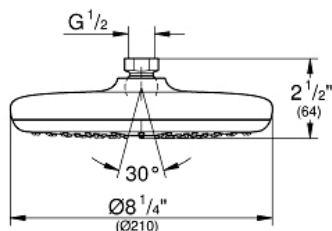

TEMPESTA 210
Shower Head 1 Spray
MODEL # 26409EN0

Pure Freude
an Wasser

GROHE

Product Description:
TEMPESTA 210
Shower Head 1 Spray

Standard Specification:

- Rain spray pattern (1 spray-rain)
- Diameter 8 1/4"
- Rotating ball joint $\pm 15^\circ$
- 1/2" Connection thread
- **GROHE EcoJoy** 1.75 gpm (6.6 l/min) flow limiter
- **GROHE DreamSpray** perfect spray pattern
- **GROHE StarLight** finish
- **SpeedClean** anti-lime system
- Inner WaterGuide for a longer life
- Suitable for instantaneous heater
- Min. recommended pressure: 15 psi (1.0 bar)