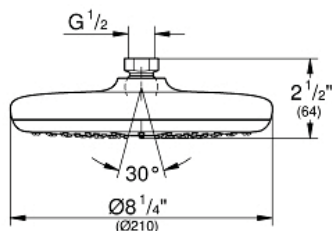

TEMPESTA 210  
Shower Head 1 Spray  
MODEL # 26409000

Pure Freude  
an Wasser

GROHE

**Product Description:**  
TEMPESTA 210  
Shower Head 1 Spray

**Standard Specification:**

- Rain spray pattern (1 spray-rain)
- Diameter 8 1/4"
- Rotating ball joint  $\pm 15^\circ$
- 1/2" Connection thread
- **GROHE EcoJoy** 1.75 gpm (6.6 l/min) flow limiter
- **GROHE DreamSpray** perfect spray pattern
- **GROHE StarLight** chrome finish
- **SpeedClean** anti-lime system
- Inner WaterGuide for a longer life
- Suitable for instantaneous heater
- Min. recommended pressure: 15 psi (1.0 bar)