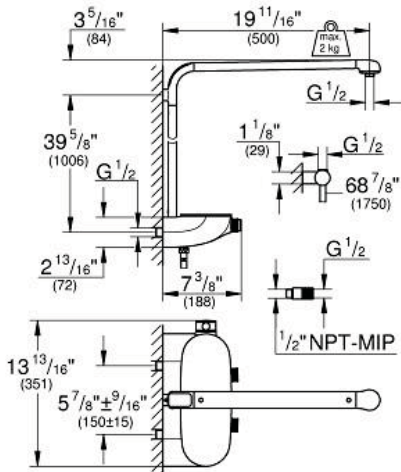

# RAINSHOWER SMARTCONTROL Shower System with Thermostat for Wall Mount

MODEL # 26379000

Pure Freude  
an Wasser

GROHE

## Product Description: RAINSHOWER SMARTCONTROL Shower System with Thermostat for Wall Mount

### Standard Specification:

- Horizontal 500 mm shower arm
- Exposed SmartControl thermostat
- Allows change between:
  - Head shower and hand shower (to be ordered separately)
  - Hand shower wall holder (27 055 000)
  - Rotaflex metal shower hose 69" (1750mm)
- **GROHE StarLight** chrome finish
- **GROHE CoolTouch** No risk of scalding
- **GROHE TurboStat** Compact cartridge with wax thermoelement
- Exposed thermostatic temperature control with SafeStop at 100°F/38°C
- SmartControl push for ON-OFF, turn for volume adjustment from EcoJoy to Full Flow
- GROHE EasyReach shower tray made of safety glass
- Inner WaterGuide for a longer life
- Twistfree to prevent hose from twisting
- \*Shower head weight of up to 4.4 lbs (2 kg) acceptable
- \*\* Recommended: Veris shower head (27 471 000); Power & Soul hand shower (27 673 000)