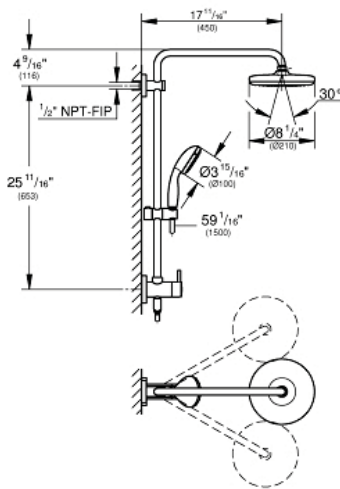

RETRO-FIT 210 Shower System

MODEL # 26123001

Pure Freude
an Wasser

GROHE

Product Description: RETRO-FIT 210 Shower System

Standard Specification:

- Consisting of:
- 17 3/4" horizontal swivel shower arm
- Switch between hand shower and shower head shower via built-in diverter
- Allows change between:
- Head shower Tempesta 210 (26 409)
- Spray pattern: Rain
- With ball joint
- Rotation angle $\pm 15^\circ$
- Hand shower New Tempesta 100
- 2 Spray patterns:
- 2 Adjustable spray patterns: Rain, Jet
- Adjustable height bar with gliding element
- Distance between diverter and upper bracket: 25 3/4" (653 mm)
- Rotaflex shower hose (59") (28 417)
- Angle adapter to prevent hose interfering with shower valve
- **GROHE EcoJoy** 1.75 gpm (6.6 l/min) flow limiter
- **GROHE DreamSpray** perfect spray pattern
- **GROHE StarLight** chrome finish
- **SpeedClean** anti-lime system
- Inner WaterGuide for a longer life
- Twistfree to prevent hose from twisting
- Min. recommended pressure: 15 psi (1.0 bar)
- System includes 2 back flow preventers
- Optional compensation disc (26 030) available for uneven wall installation
- Optional height extension (26 464) available for raising the shower head

Applicable Codes & Standards:

- Energy Policy Act of 1992
- ASME A112.18.1/CSA B125.1
- EPA WaterSense®

Color:

□ 26123001 StarLight Chrome