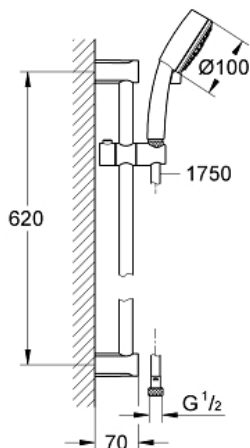

NEW TEMPESTA
COSMOPOLITAN 100
Shower Rail Set 2 Sprays
MODEL # 26076002

Pure Freude
an Wasser

GROHE

Product Description:
NEW TEMPESTA COSMOPOLITAN 100
Shower Rail Set 2 Sprays

Standard Specification:

- Consisting of:
- New Tempesta Hand shower (26 046)
- 24" shower bar (27 521)
- RelaxaFlex 69" plastic shower hose (28 154)
- **GROHE EcoJoy** 1.75 gpm (6.6 l/min) flow limiter
- **GROHE DreamSpray** perfect spray pattern
- **GROHE StarLight** chrome finish
- **SpeedClean** anti-lime system
- Inner WaterGuide for a longer life
- Min. recommended pressure: 15 psi (1.0 bar)

Applicable Codes & Standards:

- EPA WaterSense®

Color:

- 26076002 StarLight Chrome