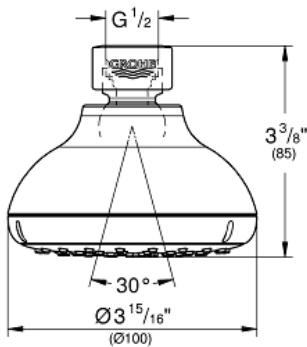

NEW TEMPESTA 100
Shower Head 1 Spray
MODEL # 26050001

Pure Freude
an Wasser

GROHE

Product Description:
NEW TEMPESTA 100
Shower Head 1 Spray

Standard Specification:

- Rain spray pattern (1 spray-rain)
- Rotating ball joint $\pm 15^\circ$
- GROHE EcoJoy 1.5 gpm (5.7 l/min) flow restrictor
- GROHE DreamSpray perfect spray pattern
- GROHE StarLight chrome finish
- SpeedClean anti-lime system
- Inner WaterGuide for a longer life
- Min. recommended pressure: 15 psi
- Max Flow Rate: 1.5 gpm (5.7 L/min)

Applicable Codes & Standards:

- Energy Policy Act of 1992
- ASME A112.18.1/CSA B125.1
- US Federal and State material regulations
- EPA WaterSense®

Color:

- 26050001 StarLight Chrome