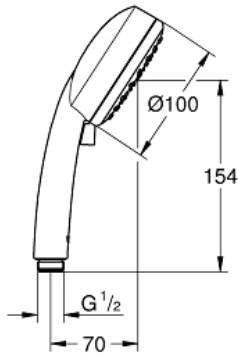

NEW TEMPESTA  
COSMOPOLITAN 100  
Handshower 2 Sprays  
MODEL # 26046002

Pure Freude  
an Wasser

**GROHE**

**Product Description:**  
NEW TEMPESTA COSMOPOLITAN 100  
Handshower 2 Sprays

**Standard Specification:**

- 2 Adjustable spray patterns: Rain, Jet
- GROHE EcoJoy 1.75 gpm (6.6 l/min) flow limiter
- GROHE DreamSpray perfect spray pattern
- GROHE StarLight chrome finish
- Inner WaterGuide for a longer life
- SpeedClean anti-lime system
- Universal mounting system (fits all standard shower hoses)
- Min. recommended pressure: 15 psi (1.0 bar)