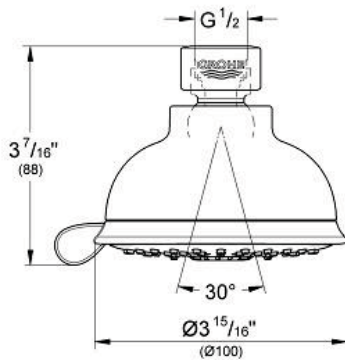

NEW TEMPESTA RUSTIC 100 Shower Head 4 Sprays

MODEL # 26045001

Pure Freude
an Wasser

GROHE

Product Description:
NEW TEMPESTA RUSTIC 100
Shower Head 4 Sprays

Standard Specification:

- 4 Sprays: GROHE Rain O², Rain, Massage and Jet
- Rotating ball joint $\pm 15^\circ$
- 1/2" Connection thread
- GROHE EcoJoy 1.75 gpm (6.6 l/min) flow limiter
- GROHE DreamSpray perfect spray pattern
- GROHE StarLight chrome finish
- SpeedClean anti-lime system
- Inner WaterGuide for a longer life
- Max Flow Rate: 1.75 gpm (6.6 L/min)
- Min. recommended pressure: 15 psi