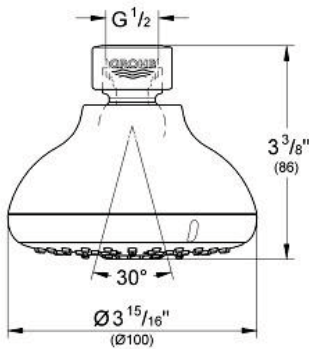

NEW TEMPESTA 100  
Shower Head 4 Sprays

MODEL # 26044001

Pure Freude  
an Wasser

GROHE

**Product Description:**  
NEW TEMPESTA 100  
Shower Head 4 Sprays

**Standard Specification:**

- 4 Sprays: GROHE Rain O<sup>2</sup>, Rain, Massage and Jet
- Rotating ball joint  $\pm 15^\circ$
- 1/2" Connection thread
- GROHE EcoJoy 1.75 gpm (6.6 l/min) flow limiter
- GROHE DreamSpray perfect spray pattern
- GROHE StarLight chrome finish
- SpeedClean anti-lime system
- Inner WaterGuide for a longer life
- Max Flow Rate: 1.75 gpm (6.6 L/min)
- Min. recommended pressure: 15 psi

**Applicable Codes & Standards:**

- Energy Policy Act of 1992
- ASME A112.18.1/CSA B125.1
- US Federal and State material regulations
- EPA WaterSense<sup>®</sup>

**Color:**

- 26044001 StarLight Chrome