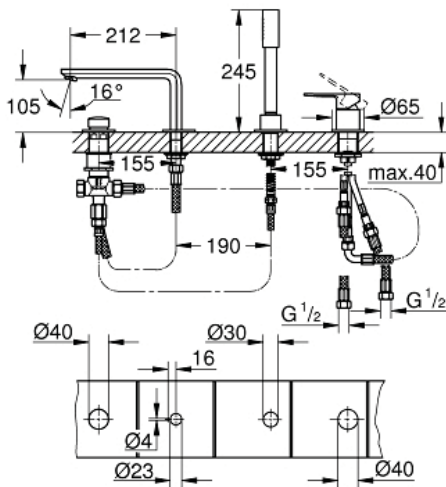

LINEARE Four-Hole Bathtub Faucet with Handshower

MODEL # 19577001

Pure Freude
an Wasser

GROHE

Product Description:

LINEARE

Four-Hole Bathtub Faucet with Handshower

Standard Specification:

- GROHE SilkMove 1.4" (35 mm) ceramic cartridge
- With temperature limiter
- GROHE StarLight chrome finish
- Pre-assembled spout mounting
- single lever valve operating element
- Metal lever handle
- Bath inlet with flow control
- Bath/shower diverter
- Hand shower Sena Stick (26 465), 1.75gpm
- 79" (2000mm) metal shower hose
- Stainless steel flex lines
- Connection for shower hose
- Protected against backflow
- Min. recommended pressure: 15 psi (1.0 bar)