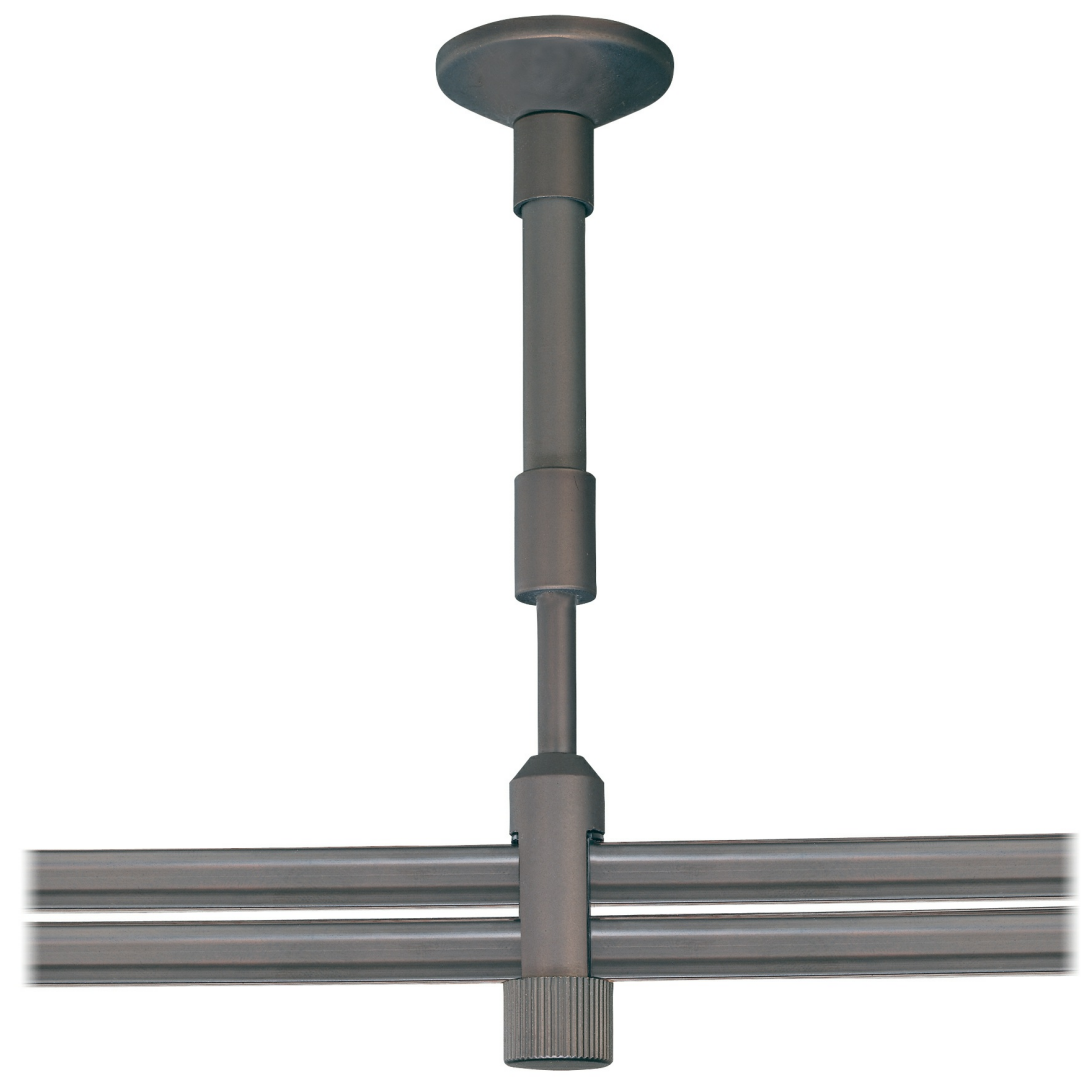

Item #	UPC Code:
GKST1004-467	874944003850
Product Family Name:	Finish:
GK Lightrail	Sable Bronze Patina
Category:	Category Type:
COMPONENT	LightRail
Certification	

Patents:

Notes:

Image File Name: GKST1004-467.jpg

MEASUREMENTS

Width:	Length:	Height:	Extension:
1.5		2.75	
Height Adjustable:	Min Overall Height:	Max Overall Height:	Slope:
No	5.0	6.75	No
Wire Length:	Chain Length:	Safety Cable Included:	Net Weight:
		No	5.71
Canopy Width:	Canopy Height:	Canopy Length:	Center to Bottom:
Backplate Width:	Backplate Height:	Center to Top:	