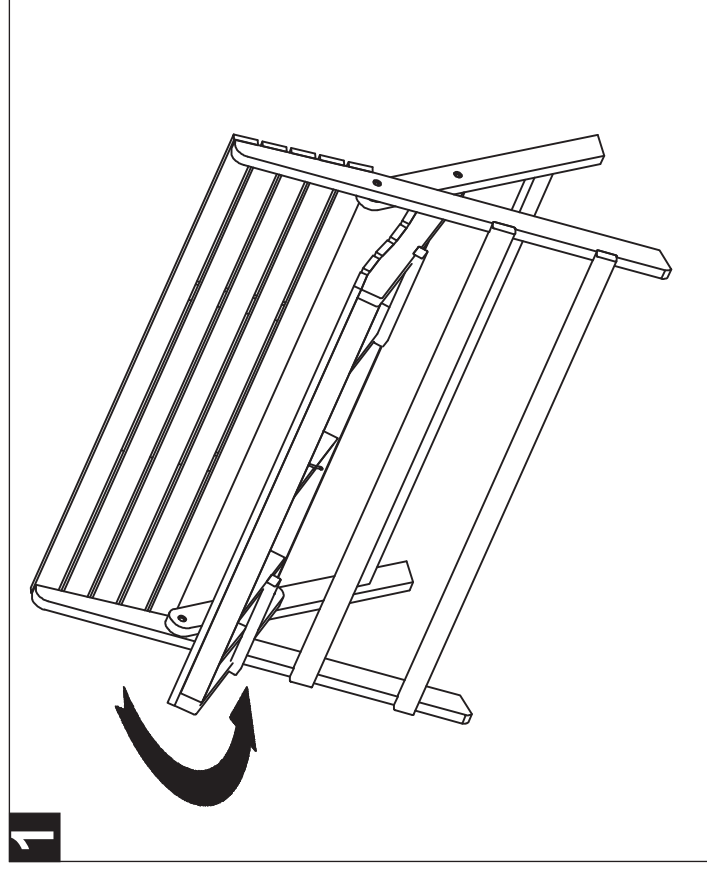

Step 1: open the seat as shown on the picture.

Step 2: lock the seat by using the lock under the seat as shown on the picture.

## **NOTICE**

Please make sure that you have all parts indicated before you begin assembly of this item.

**SAFAVIEH**  
OUTDOOR LIVING

MODEL# FOX6705

Product Dimension: 48.03"W x 23.62"D x 31.5"H