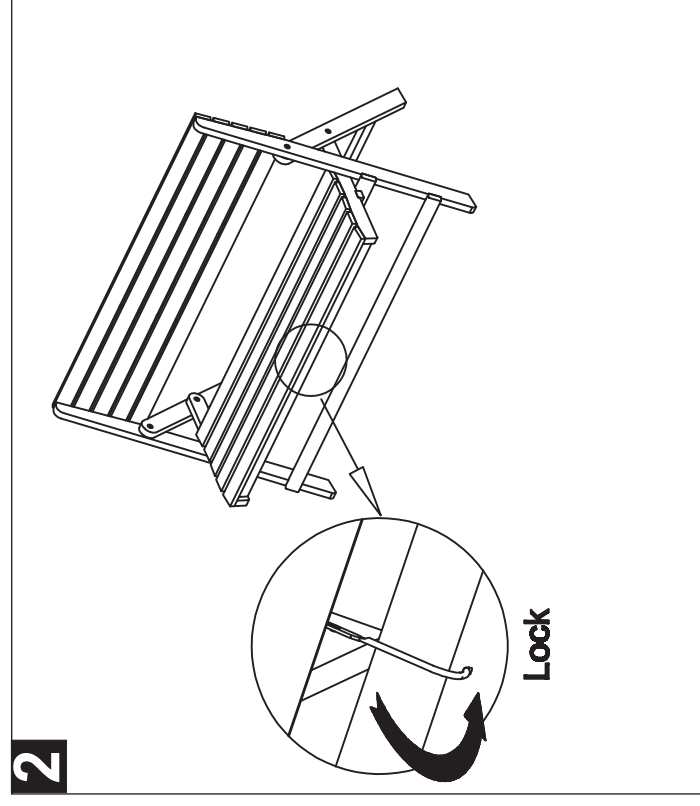

# PREPARATION

---

Before beginning the assembly of the product, make sure all parts are present. Compare the parts with the package contents list and hardware contents list. If any parts are missing or damaged, do not attempt to assemble the product. Tool required for assembly (included): No.

Step 1: open the seat as shown on the picture.

Step 2: lock the seat by using the lock under the seat as shown on the picture.

## **NOTICE**

Please make sure that you have all parts indicated before you begin assembly of this item.

**SAFAVIEH**  
OUTDOOR LIVING

MODEL# FOX6705

Product Dimension: 48.03"W x 23.62"D x 31.5"H