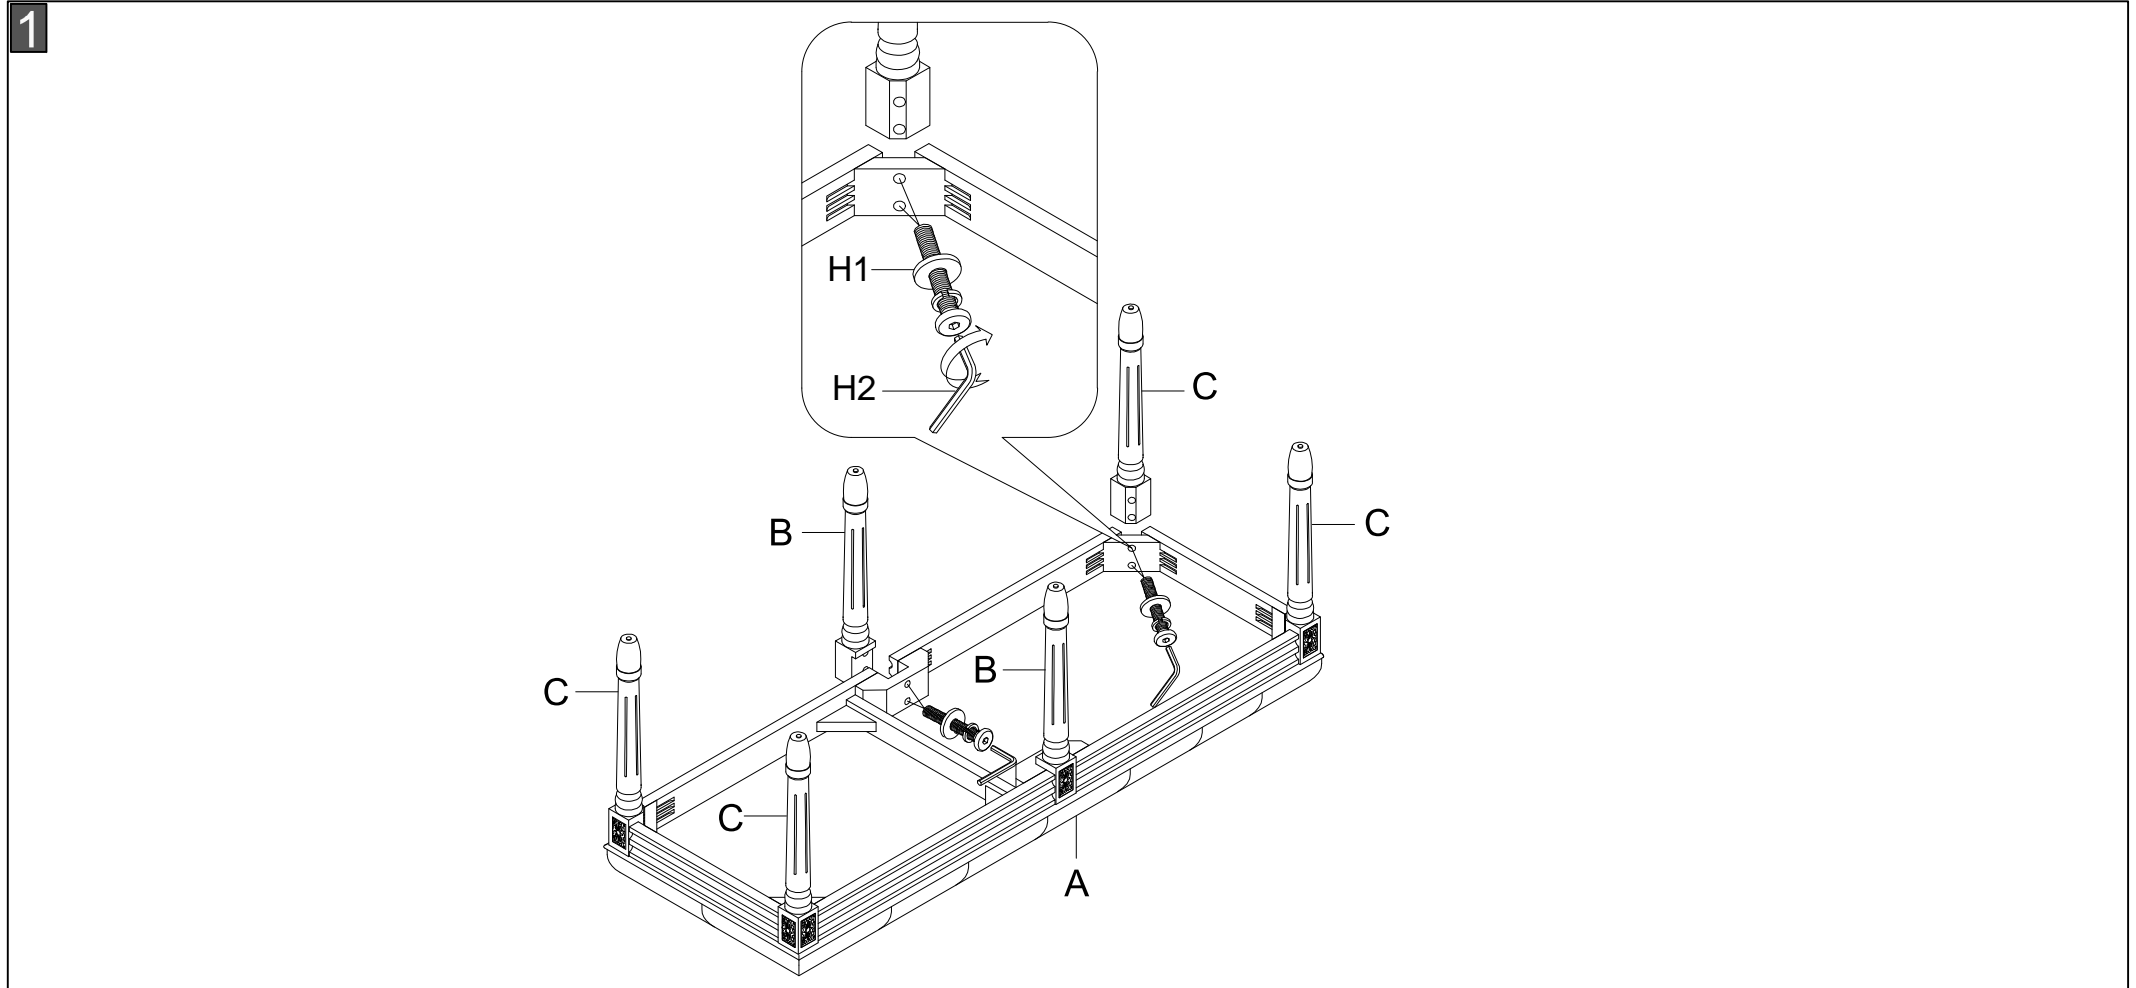

PREPARATION

Before beginning assembly of product, make sure all parts are present. Compare parts with package contents list and hardware contents list.
If any part is missing or damaged, do not attempt to assemble the product.

Estimated Assembly Time:10 minutes.

Tools Required for Assembly (included): Allen key.

Step 1:
Assemble 2 center legs(B) & 4 corner legs(C) with seat frame(A).
Using Allen key(H2) to lock with 12*bolts(H1)