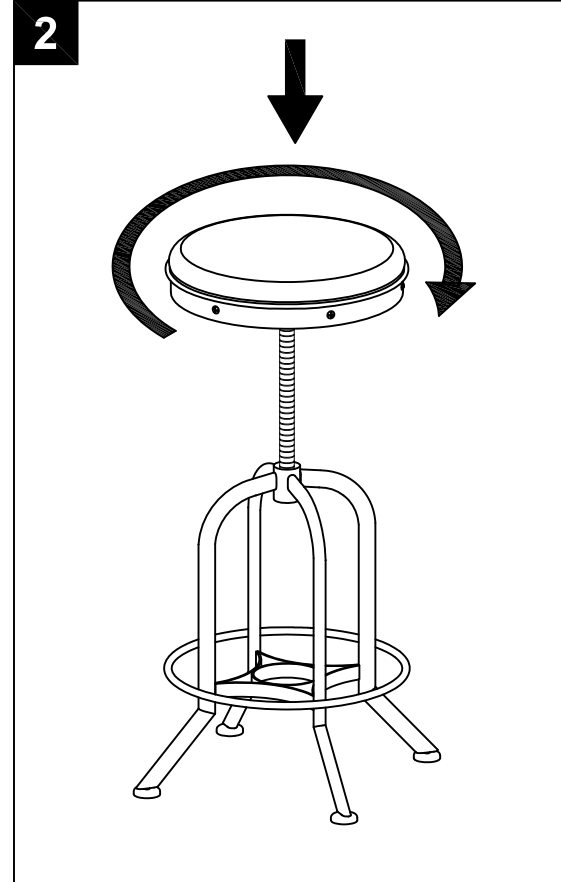

### Step 1

To lift up, turn the cushion seat counter-clockwise.

### Step 2

To lower, turn cushion seat clockwise.

 **SAFAVIEH**  
FURNITURE

Model# FOX6226C

Product Dimensions:  $\phi$ 15-3/4"x26-1/4" to 35-1/2"H