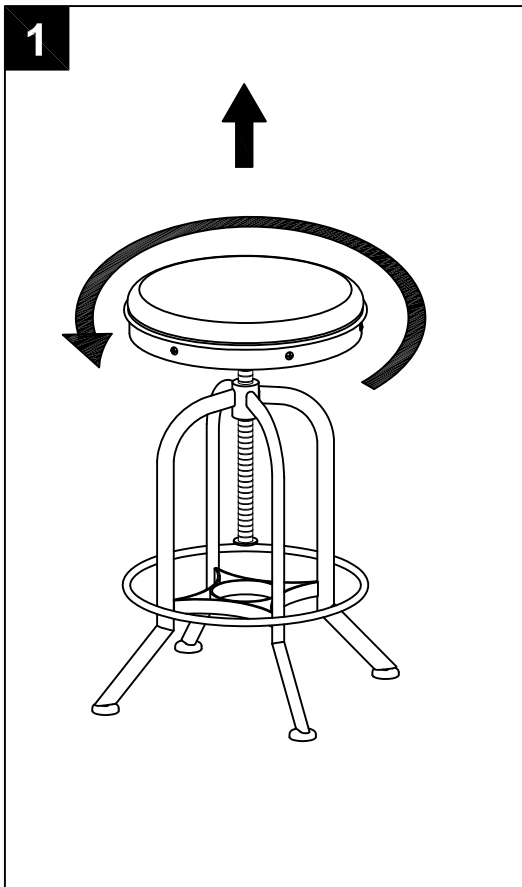

## CARE AND MAINTENANCE

Wipe clean with a soft, dry cloth. Test the cleaning method on a hidden area before using them over the entire area.

### Step 1

To lift up, turn the cushion seat counter-clockwise.

### Step 2

To lower, turn cushion seat clockwise.

 **SAFAVIEH**  
FURNITURE

Model# FOX6226C

Product Dimensions:  $\phi$ 15-3/4"x26-1/4" to 35-1/2"H