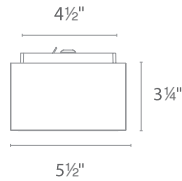

BLOC LED Outdoor Flush Mount

FM-W9200

Flush Mount
FM-W9200

MODERN FORMS

Fixture Type:

Catalog Number:

Project:

Location:

PRODUCT DESCRIPTION

This die cast aluminum LED wall luminaire is wet location listed for a broad range of exterior lighting applications. Designed with a square profile, this version of Bloc mounts upwards or downwards.

FEATURES

- CEC Title 24 Compliant
- Universal driver (120V-220V-277V)
- **Color Temp: 3000K** 2700K and 4000K available special order
- **CRI: 90**

SPECIFICATIONS

Construction: Die cast aluminium construction with silk-screened glass

Light Source: High output LED.

Dimming: Dimming with 0-10V dimmer.

Mounting: Mounts directly to junction box.

Finish: Brushed Aluminum (AL), Black (BK), Bronze (BZ), Graphite (GH), White (WT)

Standards: ETL & cETL Wet location listed, IP-66 rated, CEC Title 24 Compliant

Type	Model	Wattage	LED Lumens	Delivered Lumens	Rated Life	Photometric	Finish
Flush Mount	FM-W9200	15.5W	1167	945	71,000 hr		AL <i>Brushed Aluminum</i> BK <i>Black</i> BZ <i>Bronze</i> GH <i>Graphite</i> WT <i>White</i>

Example: **FM-W9200-WT**

For 2700K add "-27"; 4000K add "-40" before the finish: **FM-W9200-27-WT**

modernforms.com
Phone (800) 526.2588
Fax (800) 526.2585

Headquarters/Eastern Distribution Center
44 Harbor Park Drive
Port Washington, NY 11050

Central Distribution Center
1600 Distribution Ct
Lithia Springs, GA 30122

Western Distribution Center
1750 Archibald Avenue
Ontario, CA 91760