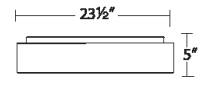

FM-33723

ORDER NUMBER

Model	Size	Watt	LED Lumens	Delivered Lumens	Finish
FM-33718	18"	25W	1675	721	AL <i>Brushed Aluminum</i>
FM-33723	23"	34W	2166	728	

Example: FM-33718-AL

waclighting.com
Phone (800) 526.2588
Fax (800) 526.2585

Headquarters/Eastern Distribution Center
44 Harbor Park Drive
Port Washington, NY 11050

Central Distribution Center
1600 Distribution Ct
Lithia Springs, GA 30122

Western Distribution Center
1750 Archibald Avenue
Ontario, CA 91760