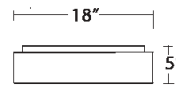

SPECIFICATIONS

Construction: Aluminum body with acrylic diffuser

Input: 120V - 277V

Dimming: 100% - 10% ELV / 0-10V

Light Source: High output LED

Finish: Brushed Aluminum (AL)

Standards: ETL/cETL, Damp location listed, Title 24 California