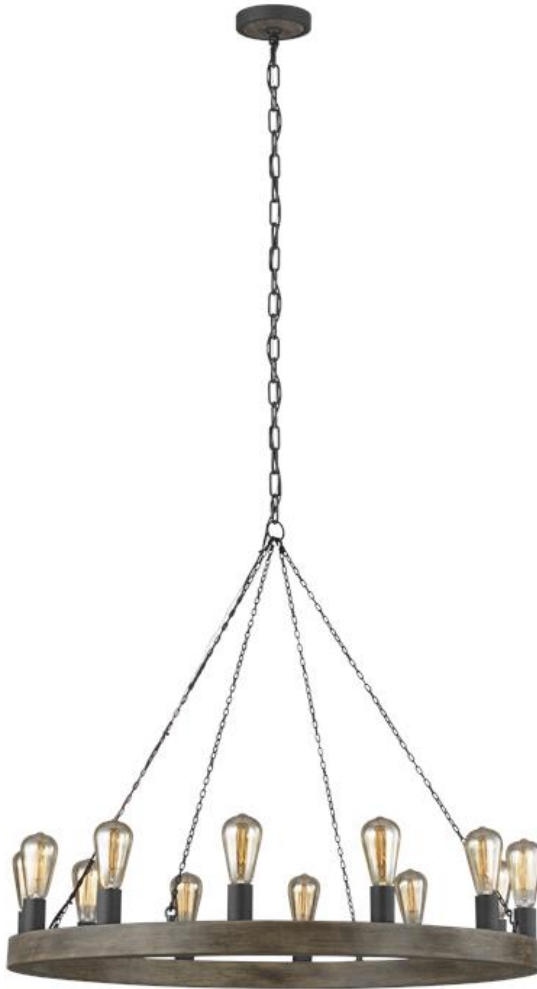

## F3932/12WOW/AF: 12-Light Chandelier

### Dimensions:

**Diameter:** 36"      **Overall Height:** 96 5/8"  
**Height:** 32"      **Wire:** 180" (color/Brown)  
**Weight:** 18.3 lbs.      **Chain:** 60"  
**Mounting Proc.:** Screw Collar - Chain  
**Connection:** Mounted To Box

### Bulbs:

12 - Medium A19 75w Max. 120v - Not included

### Material List:

1 Body - Steel - Weathered Oak Wood / Antique Forged Iron