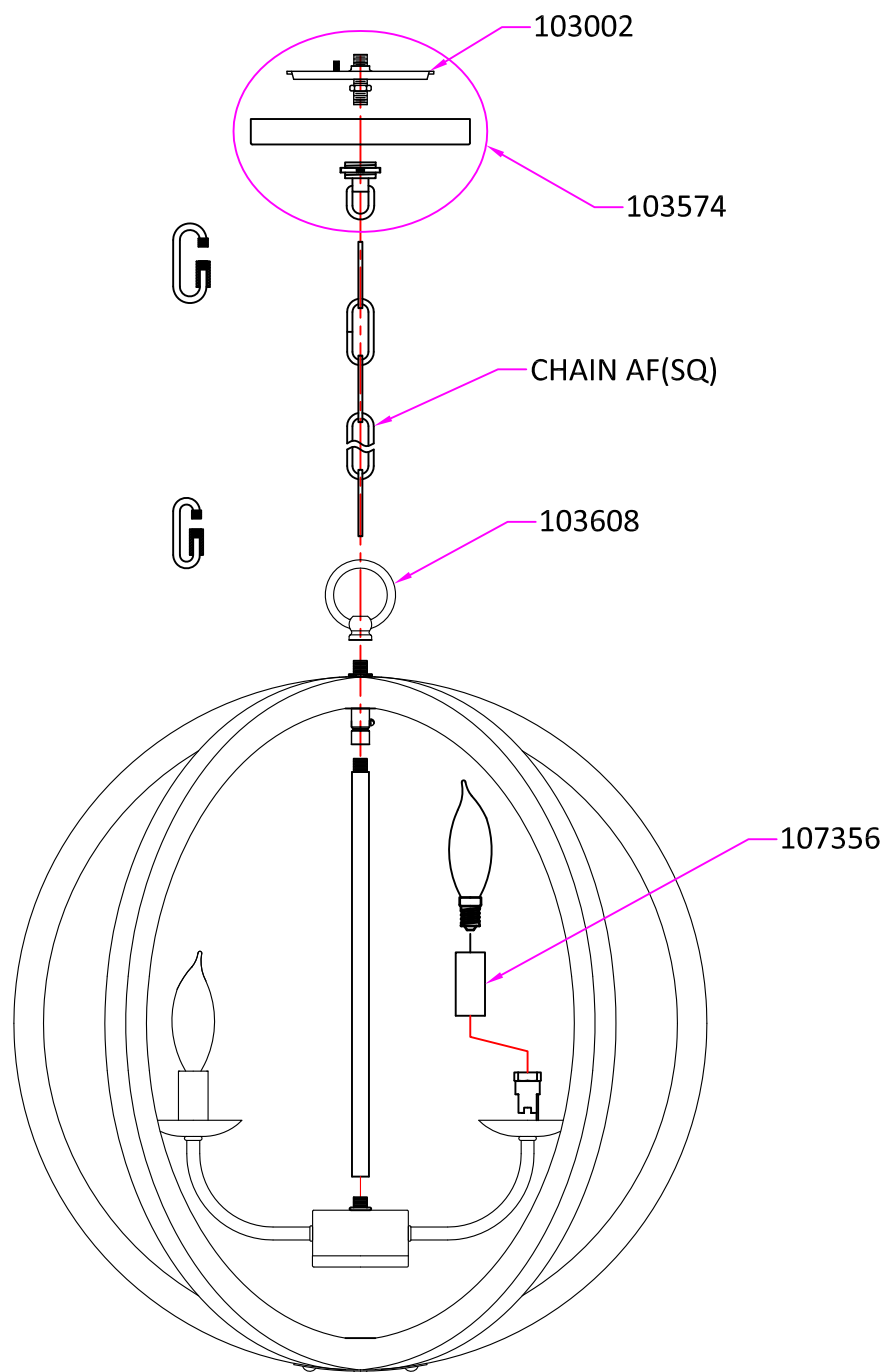

Replacement Parts

F2935/4WOW/AF

Qty.	Part #	Description
	103002	U Channel Strap 1/8IP
	103574	Canopy Kit P1302/F2935/F2936
	103608	Round Fixture Loop AF P1302/F2935/F2936
	107356	Candle Tube AF 7/8" H1 7/8"(2)
	CHAIN AF(SQ)	CHAIN AF,SQ(Regular-3FT LGT)