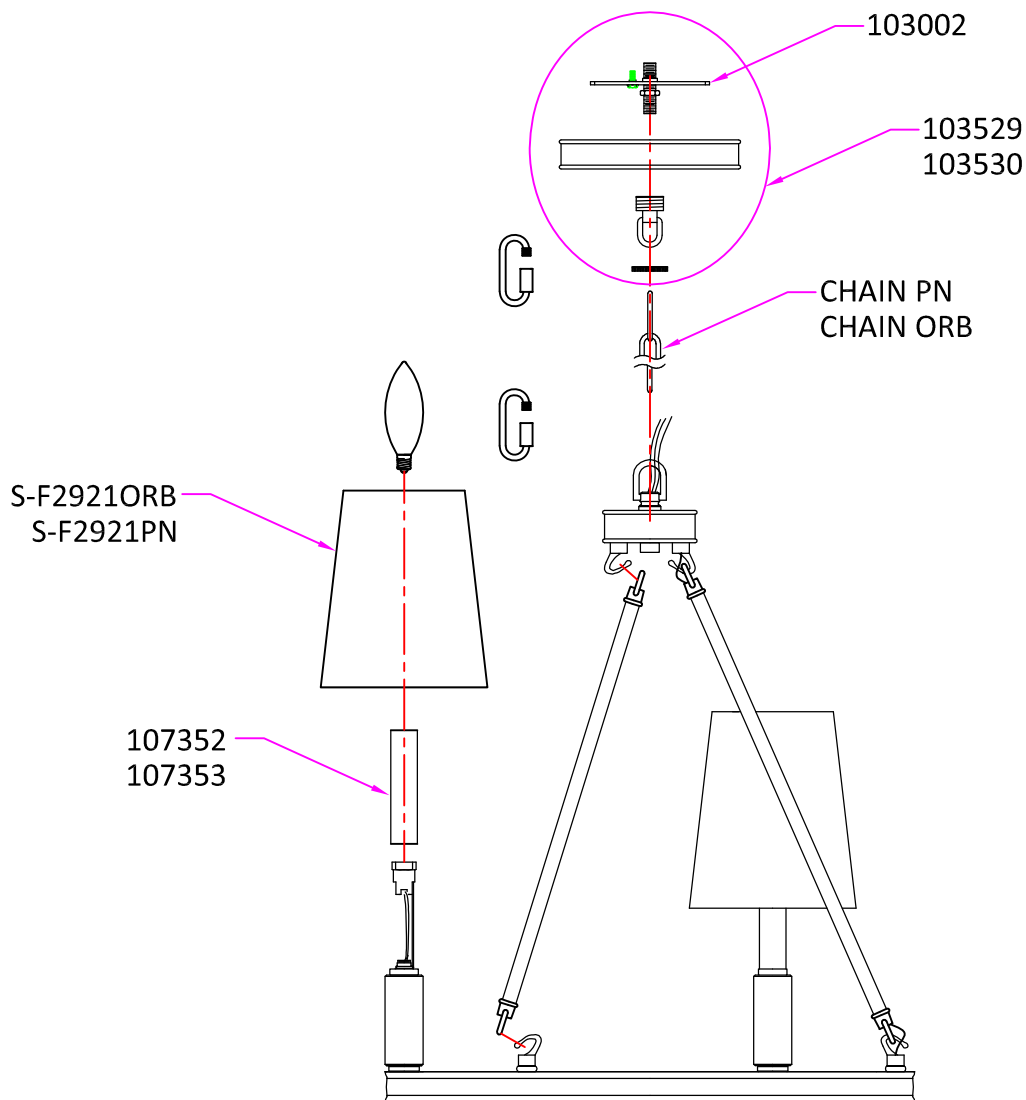

Replacement Parts

F2921/3

Qty.	Part #	Description
	103002	U Channel Strap 1/8IP
	103529	Canopy Kit F2921/F2922/F2937 ORB
	103530	Canopy Kit F2921/F2922/F2937 PN
	CHAIN ORB	Chand Chain(Regular - 3FT LGT)
	CHAIN PN	Chand Chain(Regular - 3FT LGT)
	S-F2921ORB	Shade F2921/F2922/F2937/WB1717 ORB
	S-F2921PN	Shade F2921/F2922/F2937/WB1717 PN
	107352	Candle Tube GW (7/8" * 2-3/4")
	107353	Candle Tube ORB (7/8" * 2-3/4")