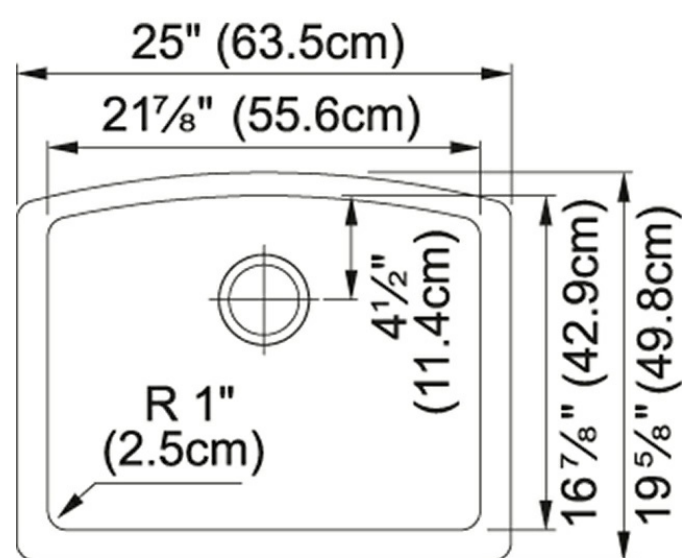

Ellipse ELG11022SHG Granite Stone Grey

Extreme durability meets efficient design in the Ellipse Granite series.

Product Picture

Product Dimensions

Length overall	20 3/4"
Width overall	25"
Depth Overall	9"
Length of large bowl	16 7/8"
Width of large bowl	21 7/8"
Depth of large bowl	9"
Minimum Cabinet Size	30"

Technical Drawing

General Information

Number of Bowls	1
Cut-Out Template	Yes
Where to buy	Showroom

Article Numbers

FUN#	125.0491.518
US Part Number	ELG11022SHG