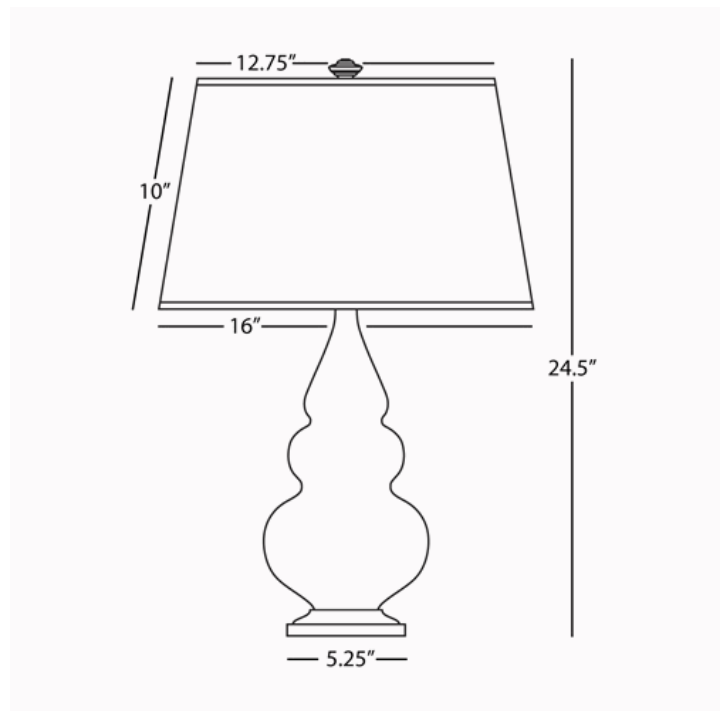

TRIPLE GOURD

EG30X

Accent Table Lamp

1-150W Max.

Bulb Type: A

Switch: 3-Way

Emerald Green Glazed Ceramic

Antique Brass Finished Accents

Pearl Dupioni Fabric Shade

See Triple Gourd Table for Color / Base / Shade
Options

* *Made In The USA*