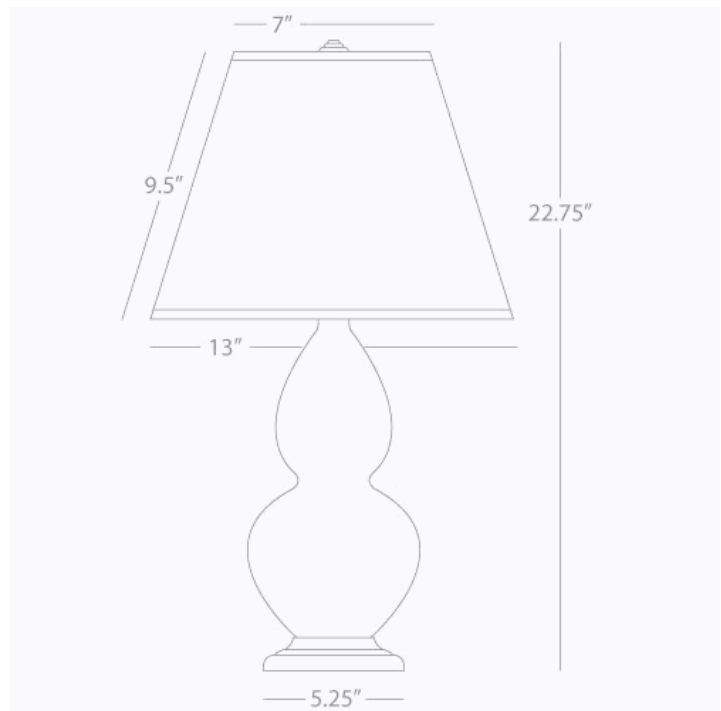

DOUBLE GOURD

EG11X

Accent Lamp

1-150W Max.

Bulb Type: A

Switch: 3-Way

Emerald Green Glazed Ceramic

Deep Patina Bronze Finished Accents

Pearl Dupioni Fabric Shade

See Double Gourd Table for Color / Base / Shade
Options

* *Made In The USA*