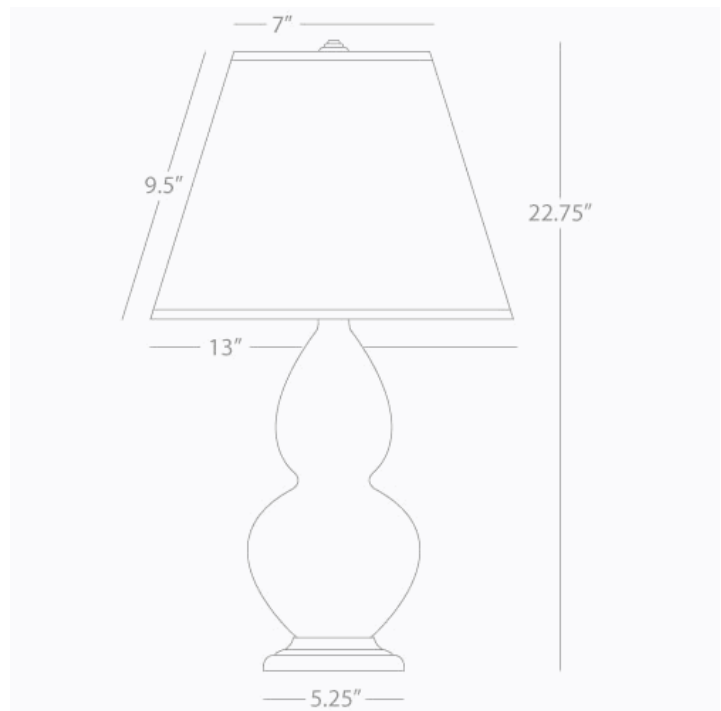

DOUBLE GOURD

EG10X

Accent Lamp

1-150W Max.

Bulb Type: A

Switch: 3-Way

Emerald Green Glazed Ceramic

Antique Brass Finished Accents

Pearl Dupioni Fabric Shade

See Double Gourd Table for Color / Base / Shade
Options

* *Made In The USA*