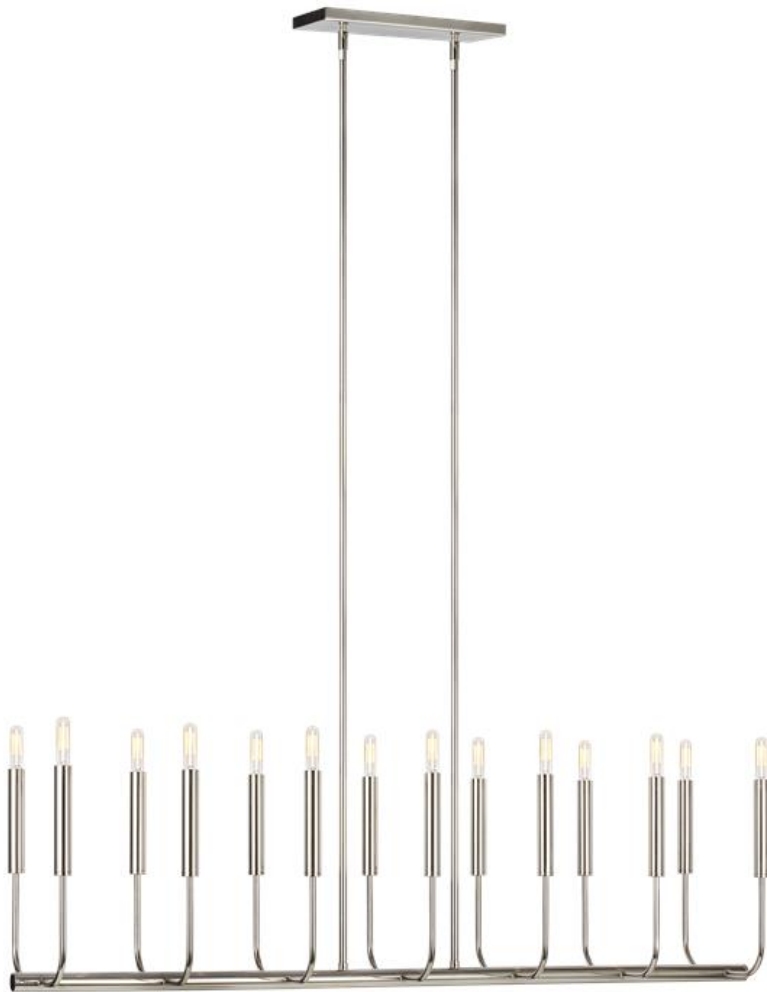

EC10614PN: 14 - Light Linear Chandelier

Dimensions:

Length: 47 3/4" **Wire:** 180" (color/Clear Silver)
Width: 9 3/4" **Mounting Proc.:** Universal Mounting Plate
Height: 12 1/2" **Connection:** Mounted To Box
Weight: 15.9 lbs.

Bulbs:

14 - Candelabra Torpedo 60w Max. 120v - Not included

Material List:

1 Body - Steel - Polished Nickel
 2 6" Stem - Steel - Polished Nickel
 8 12" Stem - Steel - Polished Nickel

Safety Listing:

Safety Listed for Damp Locations

Instruction Sheets:

Trilingual (English, Spanish, and French) (EC10614)

Collection: Brianna

UPC #: 014817597622

Finish: Polished Nickel (PN)

Backplate / Canopy Details:

Type	Height / Length	Width	Depth	Diameter	Outlet Box Up	Outlet Box Down
Canopy	11 3/4	5 1/8	3/4			