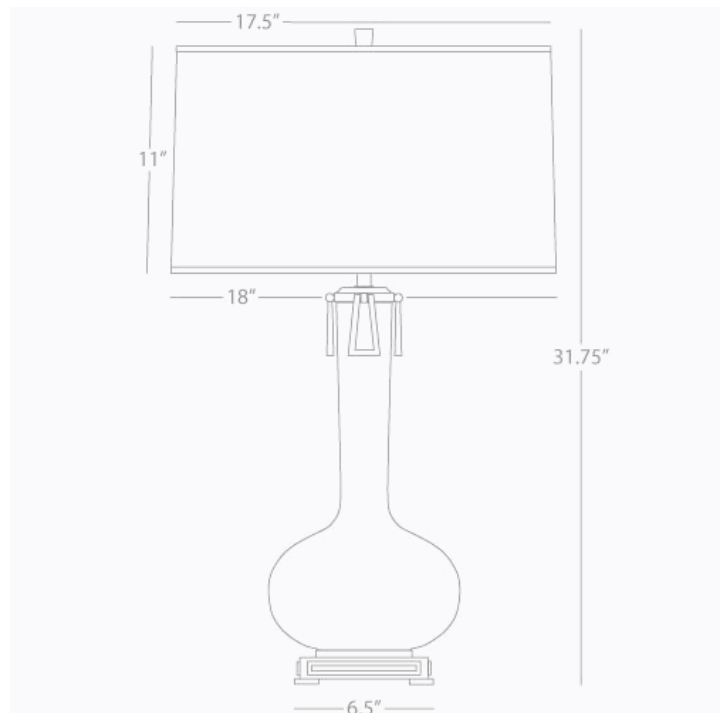

ATHENA

EB992

Table Lamp

1-150W Max.

Bulb Type: A

Switch: Hi-Lo Dimming

Egg Blue Glazed Ceramic

Cast Metal Base and Ring Details

Aged Brass Finish

Open Weave Heather Linen Shade

COLOR OPTIONS:

See Athena Table for Color Options

* Ships Within 5 Business Days

* Made In The USA