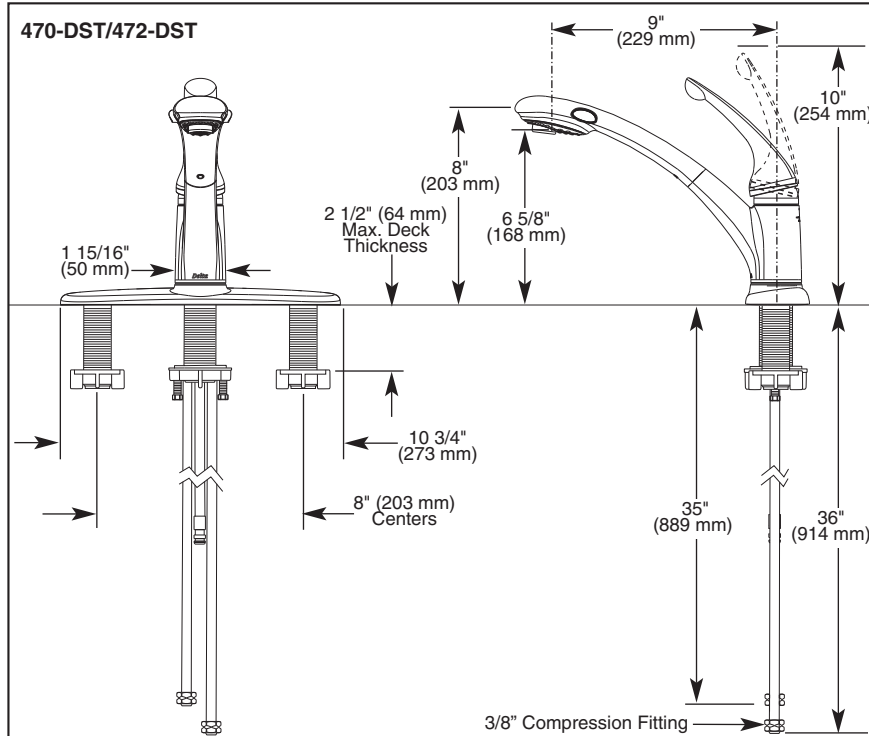

Submitted Model No.: _____

Specific Features: _____

KITCHEN FAUCETS

- Signature® Pull-Out Series
- Single Handle Deck Mount
- Single or 3 Hole Sink Applications

STANDARD SPECIFICATIONS:

- Single handle kitchen faucets for exposed mounting on single and three hole sinks.
- Centermount or 8" (203 mm) centers with optional included 10 3/4" (273 mm) long escutcheon.
- 8" (203 mm) high, 9" (229 mm) long spout [includes 6 1/4" (159 mm) long pull-out spray] nestled in all metal hub assembly, swings 120°.
- Spout is connected to valve body with a 53" (1346 mm) long hose that extends to 34" (864 mm) usable length.
- Pull-out spout operates in an aerated or spray mode via an easy side-to-side push lever.
- Lever or loop handle shall return to neutral position when faucet is turned off.
- Control mechanism shall be the diamond coated ceramic cartridge.
- Red/blue graphics on handle button to indicate hot/cold temperature.
- Touch-Clean® sprayhead.
- 3/8" O.D. straight, staggered pex supply tubes – 35" (889 mm) and 36" (914 mm) long.
- Standard 3/8" (10 mm) compression gasket fittings.
- Integral double check valves in spout.

COMPLIES WITH:

- ASME A112.18.1 / CSA B125.1
- ASME A112.18.6
- Indicates compliance to ICC/ANSI A117.1
- Verified compliant with .25% weighted average Pb content regulations.

55 E. 111th Street, Indianapolis, Indiana 46280
350 South Edgeware Road, St. Thomas, ON N5P 4L1
© 2011 Masco Corporation of Indiana