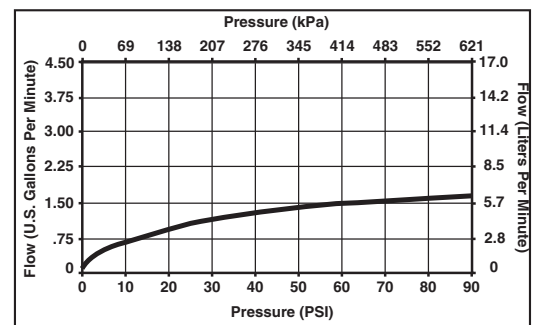

COMPLIES WITH:

- ASME A112.18.1 / CSA B125.1
- ASME A112.18.6
- Indicates compliance to ICC/ANSI A117.1
- Verified compliant with .25% weighted average Pb content regulations.