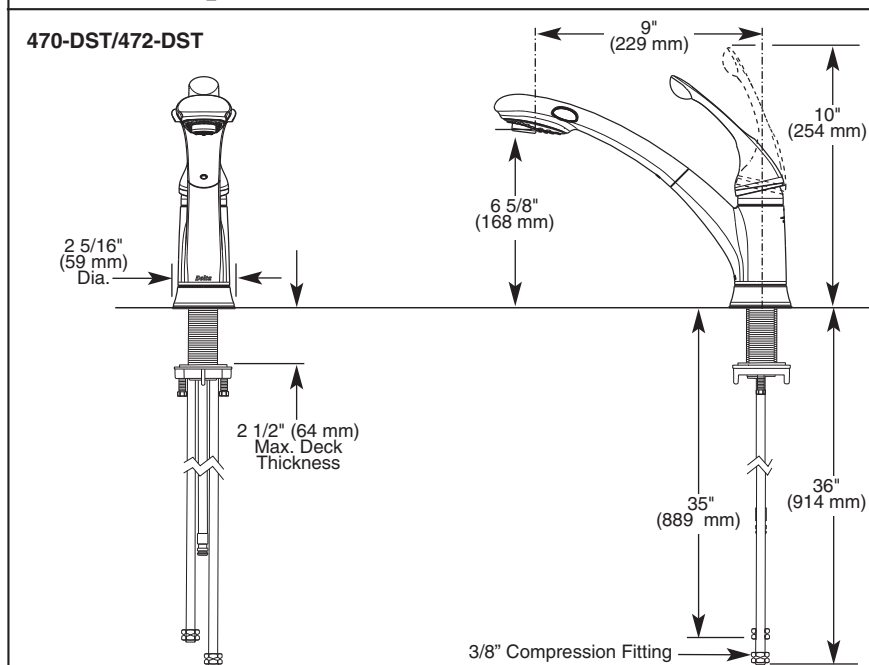

Submitted Model No.: _____

Specific Features: _____

KITCHEN FAUCETS

- Signature® Pull-Out Series
- Single Handle Deck Mount
- Single or 3 Hole Sink Applications

STANDARD SPECIFICATIONS:

- Single handle kitchen faucets for exposed mounting on single and three hole sinks.
- Centermount or 8" (203 mm) centers with optional included 10 3/4" (273 mm) long escutcheon.
- 8" (203 mm) high, 9" (229 mm) long spout [includes 6 1/4" (159 mm) long pull-out spray] nestled in all metal hub assembly, swings 120°.
- Spout is connected to valve body with a 53" (1346 mm) long hose that extends to 34" (864 mm) usable length.
- Pull-out spout operates in an aerated or spray mode via an easy side-to-side push lever.
- Lever or loop handle shall return to neutral position when faucet is turned off.
- Control mechanism shall be the diamond coated ceramic cartridge.
- Red/blue graphics on handle button to indicate hot/cold temperature.
- Touch-Clean® sprayhead.
- 3/8" O.D. straight, staggered pex supply tubes – 35" (889 mm) and 36" (914 mm) long.
- Standard 3/8" (10 mm) compression gasket fittings.
- Integral double check valves in spout.