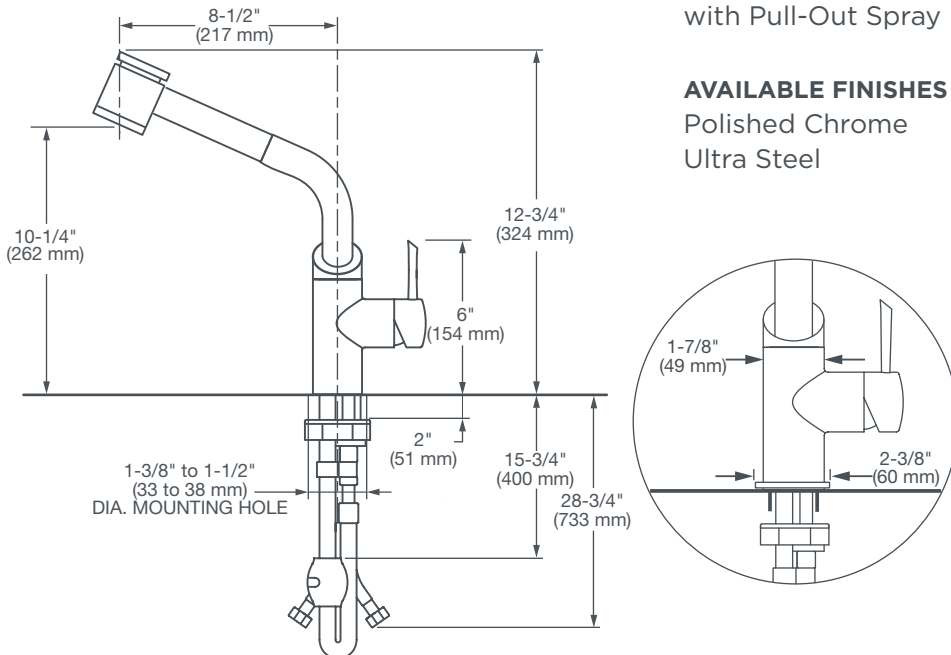

AMERICAN STANDARD

FRESNO® KITCHEN FAUCET WITH PULL-OUT SPRAY

- Ceramic disc valve cartridge
- Lead Free — faucet contains ≤0.25% total lead content by weighted volume
- 8-1/2" swivel spout
- Spout swivels at 150°
- Pull-out spray with nylon hose
- Two check valves
- Two-function hand spray with turn and lock feature
- Cover plate must be ordered separately
- Maximum flow rate: 1.8 gpm (6.8 L/min)

OPTIONAL COMPONENT

10" Cover Plate M964990-XXXOA

CODES AND STANDARDS

Meets or Exceeds ASME A112.18.1/
CSA B125.1/NSF 61/Section 9

*CAL*Green

Certified Compliant with 0.25% Weighted
Average Lead Content Regulations

DESCRIPTION

Kitchen Faucet
with Pull-Out Spray

PRODUCT NUMBER

D35403150.XXX

AVAILABLE FINISHES

Polished Chrome
Ultra Steel

FINISH CODE

100
355