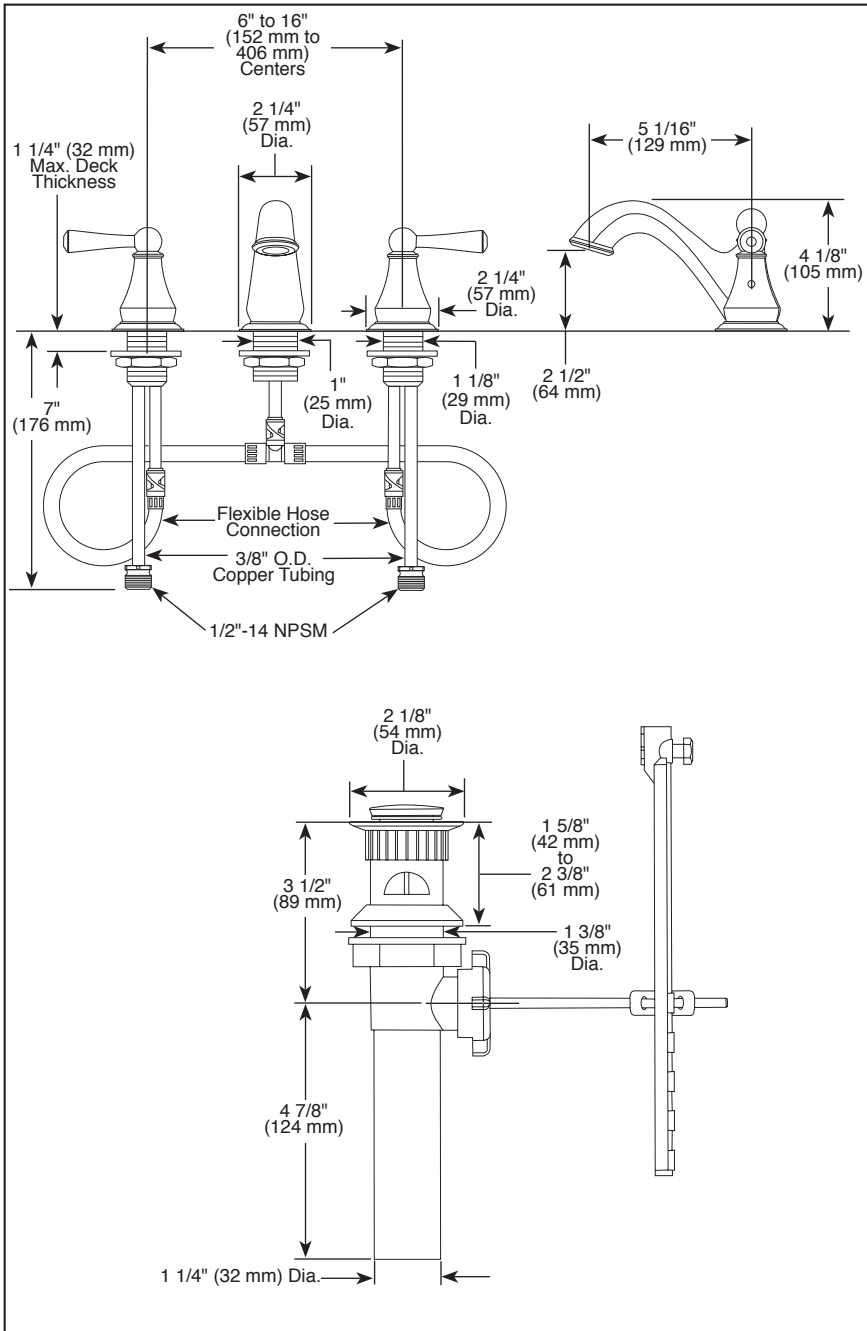

35999LF ▲

Submitted Model No.: _____

Specific Features: _____

▲ Designate Proper Finish Suffix

Delta reserves the right (1) to make changes in specifications and materials, and (2) to change or discontinue models, both without notice or obligation. Dimensions are for reference only. See current full-line price book or www.deltafaucet.com for finish options and product availability.

DSP-L-35999LF Rev. C

see what Delta can do™

BATHROOM FAUCET

- Haywood™ Series
- Two Handle Widespread Deck Mount

FEATURES:

- Quick-Snap® Installation

STANDARD SPECIFICATIONS:

- Maximum 1.2 gpm @ 60 psi, 4.5 L/min @ 414 kPa
- Three hole mount
- Solid brass fabricated end valve and spout bodies
- 1/4 turn handle stops
- Control mechanism is a rotating cylinder with stainless steel plate and 90° rotation, with replaceable non-metallic seats operating in stainless steel lined sockets.
- 3/8" O.D. copper supply tubes
- Standard mounting deck thickness can be extended 1" with RP10612