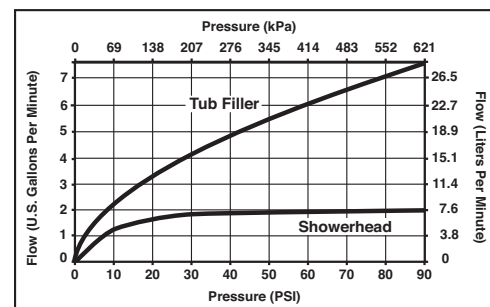

- Maintains a balanced pressure of hot and cold water even when a valve is turned on or off elsewhere in the system.
- 2.0 gpm @ 80 PSI.
- For use with MultiChoice® Universal rough valve body. (R10000 Series)
- Back-to-back installation capability.
- Solid brass forged body.
- Red/Blue indicators on handle.
- Lever volume control handle; temperature adjustment dial.
- Field adjustable to limit handle rotation into hot water zone.
- Maximum dial rotation adjustable between 90° and 180°.
- All parts replaceable from the front of the valve.
- Models with "SOS" suffix supplied with slip-on spout for 1/2" C.W.T.
- MTS = Metal slip-on spout for 1/2" C.W.T.
- Note: Product will be marked with flow rate of specific showerhead.
- Stem extension kit RP77992 can be ordered to allow for an additional 1 3/4" wall thickness. RP77992 ships with chrome escutcheon screws. For special finishes also order RP12630 escutcheon screws in desired finish.

WARRANTY

- Lifetime limited warranty on parts (other than electronic parts and batteries) and finishes: or, for commercial users, for 5 years from date of purchase.
- 5 year limited warranty on electronic parts (other than batteries); or, for commercial users, for 1 year from the date of purchase. No warranty is provided on batteries.

COMPLIES WITH:

- ASME A112.18.1 / CSA B125.1
- ASSE 1016
- Indicates compliance to ICC/ANSI A117.1 - Valve control only
- EPA WaterSense®

Submitted Model No.: _____

Specific Features: _____