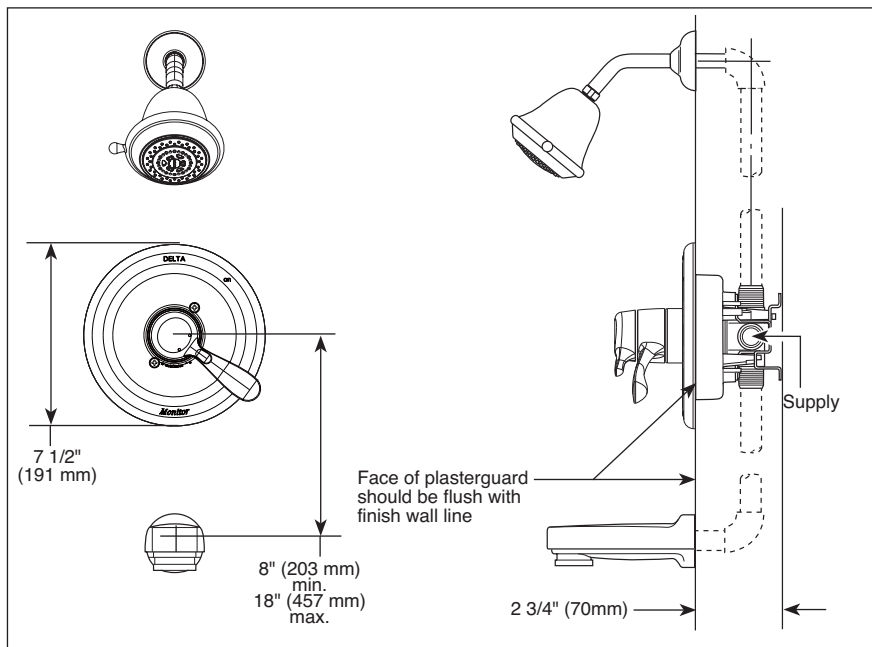

▲ Designate Proper Finish Suffix

Pull-Down Diverters
RP5836 (Non-Metal Slip-On)
RP17454▲ (Metal)
RP17453▲ (Non-Metal)

RP41591▲ (Metal Slip-On Pull-Up Diverter)

RP77992 Available Extension Kit

RP43381▲ Touch-Clean® Raincan Showerhead

RP70173▲ 2.0 GPM H₂O Showerhead

Full Body Spray
Massaging Spray
Soft Drench Spray
Full Spray

Delta reserves the right (1) to make changes in specifications and materials, and (2) to change or discontinue models, both without notice or obligation. Dimensions are for reference only. See current full-line price book or www.deltafaucet.com for finish options and product availability.