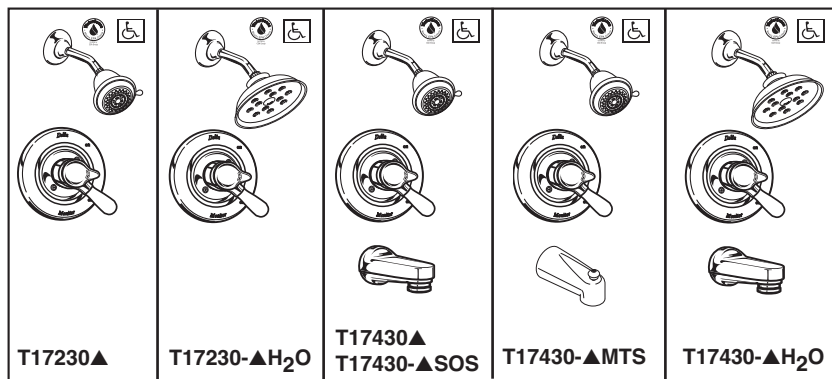

- Maintains a balanced pressure of hot and cold water even when a valve is turned on or off elsewhere in the system.
- 2.0 gpm @ 80 PSI.
- For use with MultiChoice® Universal rough valve body. (R10000 Series)
- Back-to-back installation capability.
- Solid brass forged body.
- Red/Blue indicators on handle.
- Lever volume control handle; temperature adjustment dial.
- Field adjustable to limit handle rotation into hot water zone.
- Maximum dial rotation adjustable between 90° and 180°.
- All parts replaceable from the front of the valve.
- Models with "SOS" suffix supplied with slip-on spout for 1/2" C.W.T.
- MTS = Metal slip-on spout for 1/2" C.W.T.
- Note: Product will be marked with flow rate of specific showerhead.
- Stem extension kit RP77992 can be ordered to allow for an additional 1 3/4" wall thickness. RP77992 ships with chrome escutcheon screws. For special finishes also order RP12630 escutcheon screws in desired finish.

WARRANTY

- Lifetime limited warranty on parts (other than electronic parts and batteries) and finishes: or, for commercial users, for 5 years from date of purchase.
- 5 year limited warranty on electronic parts (other than batteries); or, for commercial users, for 1 year from the date of purchase. No warranty is provided on batteries.

COMPLIES WITH:

- ASME A112.18.1 / CSA B125.1
- ASSE 1016
- Indicates compliance to ICC/ANSI A117.1 - Valve control only
- EPA WaterSense®

Submitted Model No.: _____

Specific Features: _____