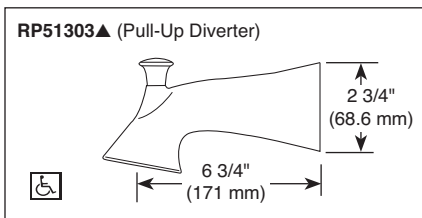

Submitted Model No.: _____

Specific Features: _____

▲ Designate Proper Finish Suffix

TUB AND SHOWER FAUCET TRIM

- Lahara® Bath Collection
- Valve Only (T14038)
- Shower Only (T14238 & T14238-H2O)
- Tub/Shower (T14438 & T14438-H2O)

FEATURES:

- Monitor® 14 Series pressure balanced single handle mixing valve trim
- "H2O" models include H₂O Kinetic® Technology showerhead

STANDARD SPECIFICATIONS:

- Maintains a balanced pressure of hot and cold water even when a valve is turned on or off elsewhere in the system.
- For use with MultiChoice® Universal rough valve body. (R10000 Series)
- Back-to-back installation capability.
- Solid brass forged body.
- Temperature only controlled with handle.
- Field adjustable to limit handle rotation into hot water zone.
- 120° maximum handle rotation.
- All parts replaceable from the front of the valve.
- 1.5 gpm max @ 80 PSI.
- "-LHD" models have pad printed red/blue temperature indication less showerhead.
- Stem extension kit RP77991 can be ordered to allow for an additional 1 3/4" wall thickness. RP77991 ships with chrome escutcheon screws. For special finishes also order RP12630 escutcheon screws in desired finish.