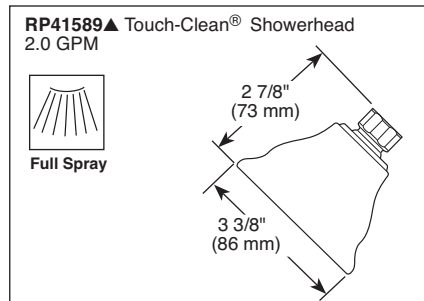

Submitted Model No.: _____

Specific Features: _____

▲ Designate Proper Finish Suffix

TUB AND SHOWER FAUCET TRIM

- Lahara® Bath Collection
- Valve Only (T14038)
- Shower Only (T14238 & T14238-H2O)
- Tub/Shower (T14438 & T14438-H2O)

FEATURES:

- Monitor® 14 Series pressure balanced single handle mixing valve trim
- "H2O" models include H₂O Kinetic® Technology showerhead

STANDARD SPECIFICATIONS:

- Maintains a balanced pressure of hot and cold water even when a valve is turned on or off elsewhere in the system.
- For use with MultiChoice® Universal rough valve body. (R10000 Series)
- Back-to-back installation capability.
- Solid brass forged body.
- Temperature only controlled with handle.
- Field adjustable to limit handle rotation into hot water zone.
- 120° maximum handle rotation.
- All parts replaceable from the front of the valve.
- 1.5 gpm max @ 80 PSI.
- "-LHD" models have pad printed red/blue temperature indication less showerhead.
- Stem extension kit RP77991 can be ordered to allow for an additional 1 3/4" wall thickness. RP77991 ships with chrome escutcheon screws. For special finishes also order RP12630 escutcheon screws in desired finish.