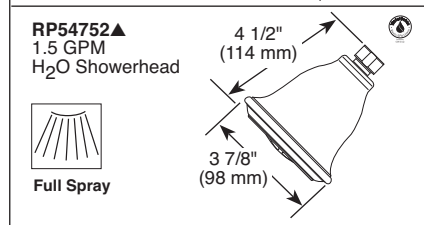

Submitted Model No.: _____

Specific Features: _____

▲ Designate Proper Finish Suffix

TUB AND SHOWER FAUCET TRIM

- Lahara® Bath Collection
- Valve Only (T14038)
- Shower Only (T14238 & T14238-H2O)
- Tub/Shower (T14438 & T14438-H2O)

FEATURES:

- Monitor® 14 Series pressure balanced single handle mixing valve trim
- "H2O" models include H₂O Kinetic® Technology showerhead

STANDARD SPECIFICATIONS:

- Maintains a balanced pressure of hot and cold water even when a valve is turned on or off elsewhere in the system.
- For use with MultiChoice® Universal rough valve body. (R10000 Series)
- Back-to-back installation capability.
- Solid brass forged body.
- Temperature only controlled with handle.
- Field adjustable to limit handle rotation into hot water zone.
- 120° maximum handle rotation.
- All parts replaceable from the front of the valve.
- 1.5 gpm max @ 80 PSI.
- "-LHD" models have pad printed red/blue temperature indication less showerhead.
- Stem extension kit RP77991 can be ordered to allow for an additional 1 3/4" wall thickness. RP77991 ships with chrome escutcheon screws. For special finishes also order RP12630 escutcheon screws in desired finish.