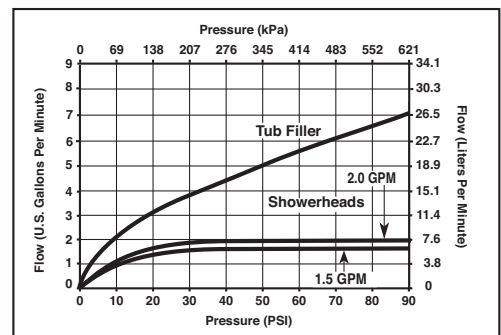

COMPLIES WITH:

- ASME A112.18.1 / CSA B125.1
- ASSE 1016
- Indicates compliance to ICC/ANSI A117.1 - Valve control only
- EPA WaterSense®