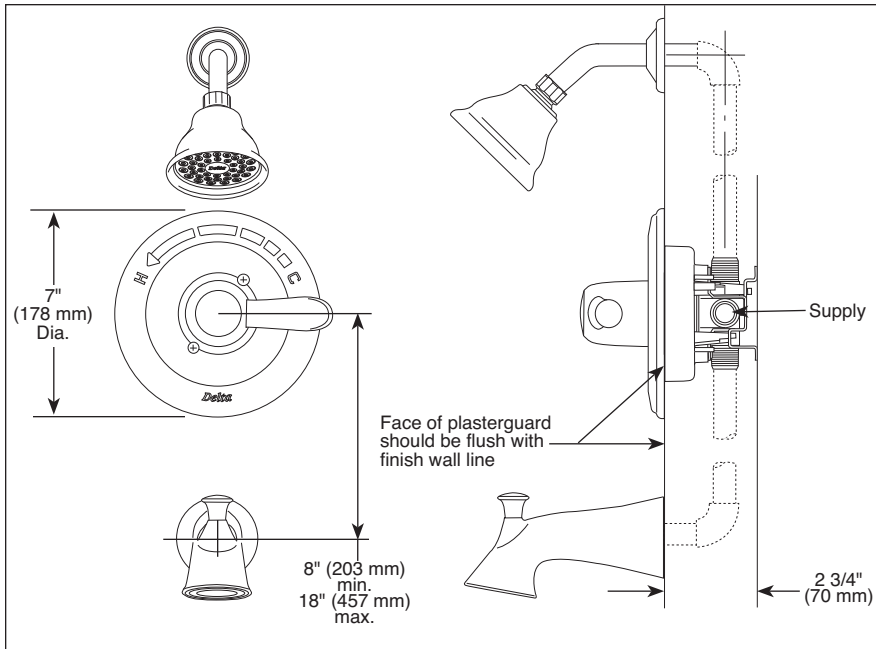

Submitted Model No.: _____

Specific Features: _____

▲ Designate Proper Finish Suffix

TUB AND SHOWER FAUCET TRIM

- Lahara® Bath Collection
- Valve Only (T14038)
- Shower Only (T14238 & T14238-H2O)
- Tub/Shower (T14438 & T14438-H2O)

FEATURES:

- Monitor® 14 Series pressure balanced single handle mixing valve trim
- "H2O" models include H₂O Kinetic® Technology showerhead

STANDARD SPECIFICATIONS:

- Maintains a balanced pressure of hot and cold water even when a valve is turned on or off elsewhere in the system.
- For use with MultiChoice® Universal rough valve body. (R10000 Series)
- Back-to-back installation capability.
- Solid brass forged body.
- Temperature only controlled with handle.
- Field adjustable to limit handle rotation into hot water zone.
- 120° maximum handle rotation.
- All parts replaceable from the front of the valve.
- 1.5 gpm max @ 80 PSI.
- "-LHD" models have pad printed red/blue temperature indication less showerhead.
- Stem extension kit RP77991 can be ordered to allow for an additional 1 3/4" wall thickness. RP77991 ships with chrome escutcheon screws. For special finishes also order RP12630 escutcheon screws in desired finish.