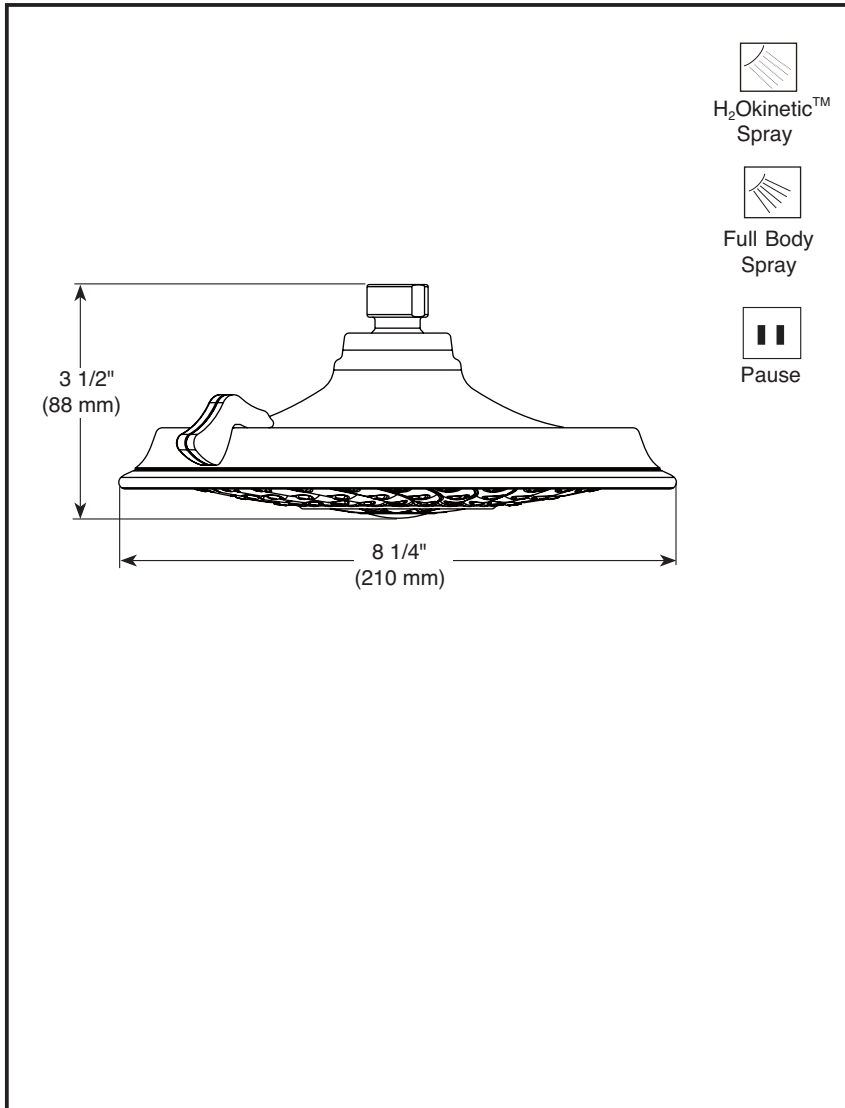

52687 ▲

Submitted Model No.: _____

Specific Features: _____

▲ Designate proper finish suffix

SHOWERHEAD

- H₂Okinetic Technology® Showerhead
- 3-Spray Setting Showerhead
- Touch-Clean® Nozzles

STANDARD SPECIFICATIONS:

- ABS showerhead with three settings – not a positive shut-off.
- Standard 1/2" pipe fitting.
- Easy-turn spray dial.
- Metal ball connector for durability. Easy installation.
- Maximum flow rate 2.0 gpm (7.6L/min) @ 80 PSI.