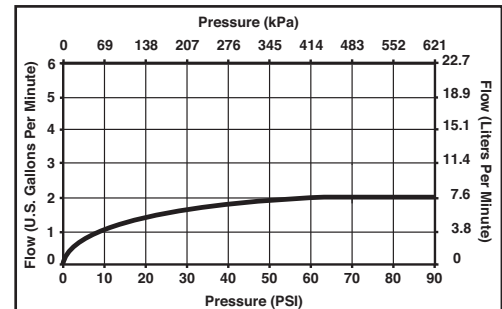

Delta reserves the right (1) to make changes in specifications and materials, and (2) to change or discontinue models, both without notice or obligation. Dimensions are for reference only. See current full-line price book or www.deltafaucet.com for finish options and product availability.

DSP-B-52687 Rev. A

55 E. 111th Street, Indianapolis, Indiana 46280
350 South Edgeware Road, St. Thomas, Ontario Canada N5P 4L1
© 2013 Masco Corporation of Indiana