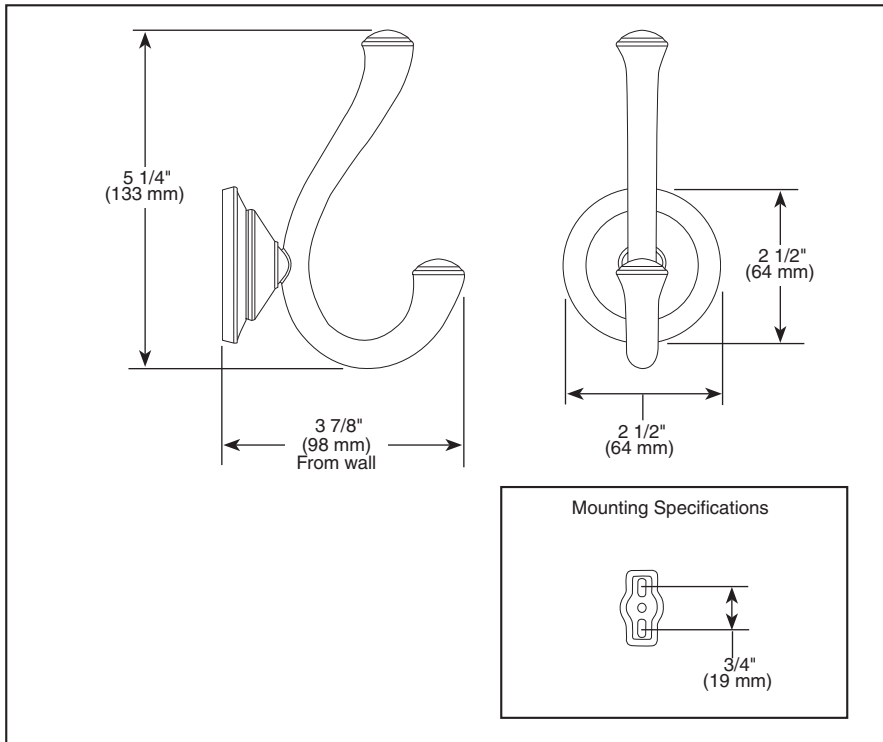

Submitted Model No.: _____
 Specific Features: _____

ACCESSORIES

- Linden™ Bath Collection
- Robe Hook

▲ Designate Proper Finish Suffix

STANDARD SPECIFICATIONS:

- Wood blocking is preferable behind all wall surfaces. If wood blocking is not available, the following fasteners are suggested: Tile/Masonry-Plastic or lead Anchors Plaster/drywall-Toggle bolts.
- Mounting hardware included with product.