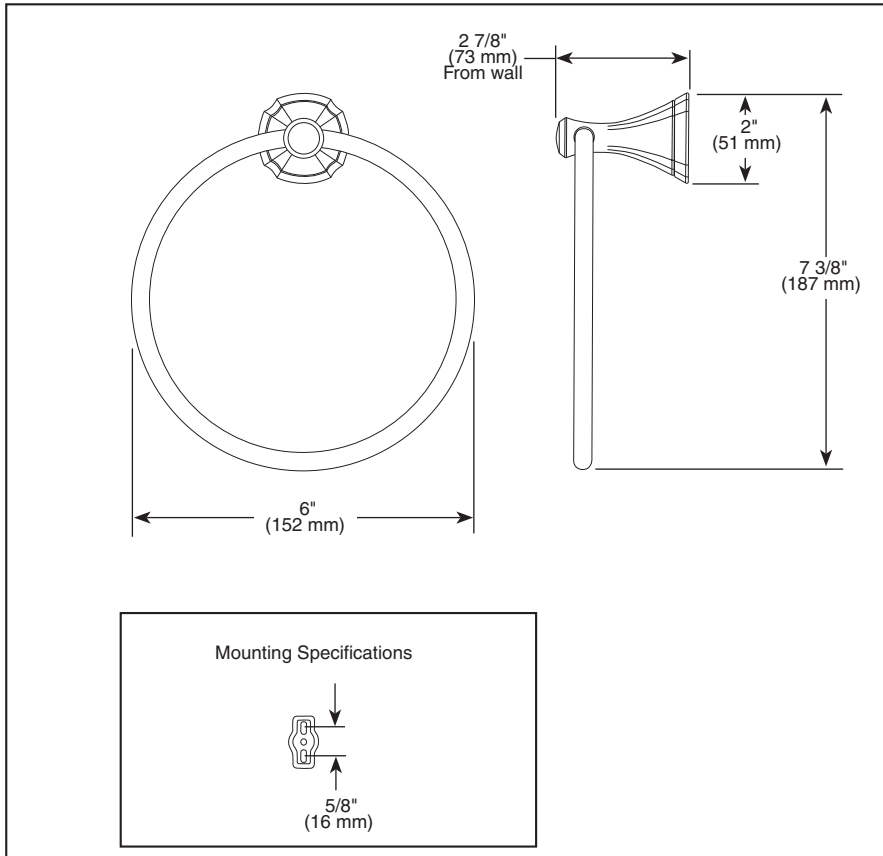

ACCESSORIES

- Addison™ Bath Collection
- Towel Ring

Submitted Model No.: _____
 Specific Features: _____

STANDARD SPECIFICATIONS:

- Wood blocking is preferable behind all wall surfaces. If wood blocking is not available, the following fasteners are suggested: Tile/Masonry-Plastic or lead Anchors Plaster/drywall-Toggle bolts.
- Mounting hardware included with product.