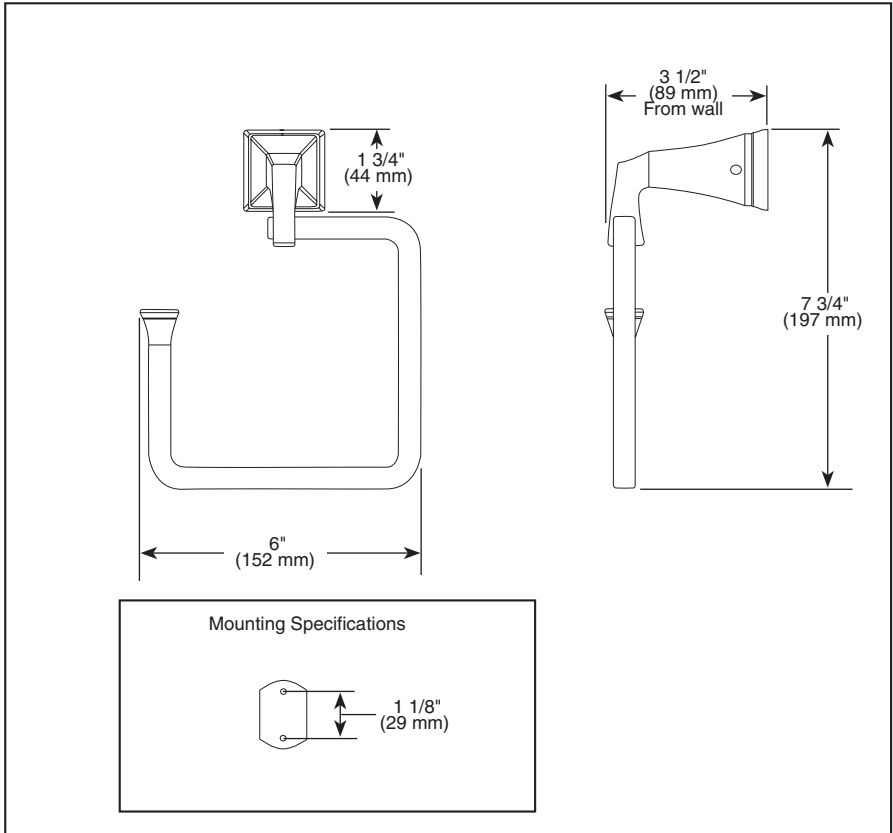

Submitted Model No.: _____
 Specific Features: _____

ACCESSORIES

- Dryden™ Bath Collection
- Towel Ring

STANDARD SPECIFICATIONS:

- Wood blocking is preferable behind all wall surfaces. If wood blocking is not available, the following fasteners are suggested: Tile/Masonry-Plastic or lead Anchors Plaster/drywall-Toggle bolts.
- Mounting hardware included with product.